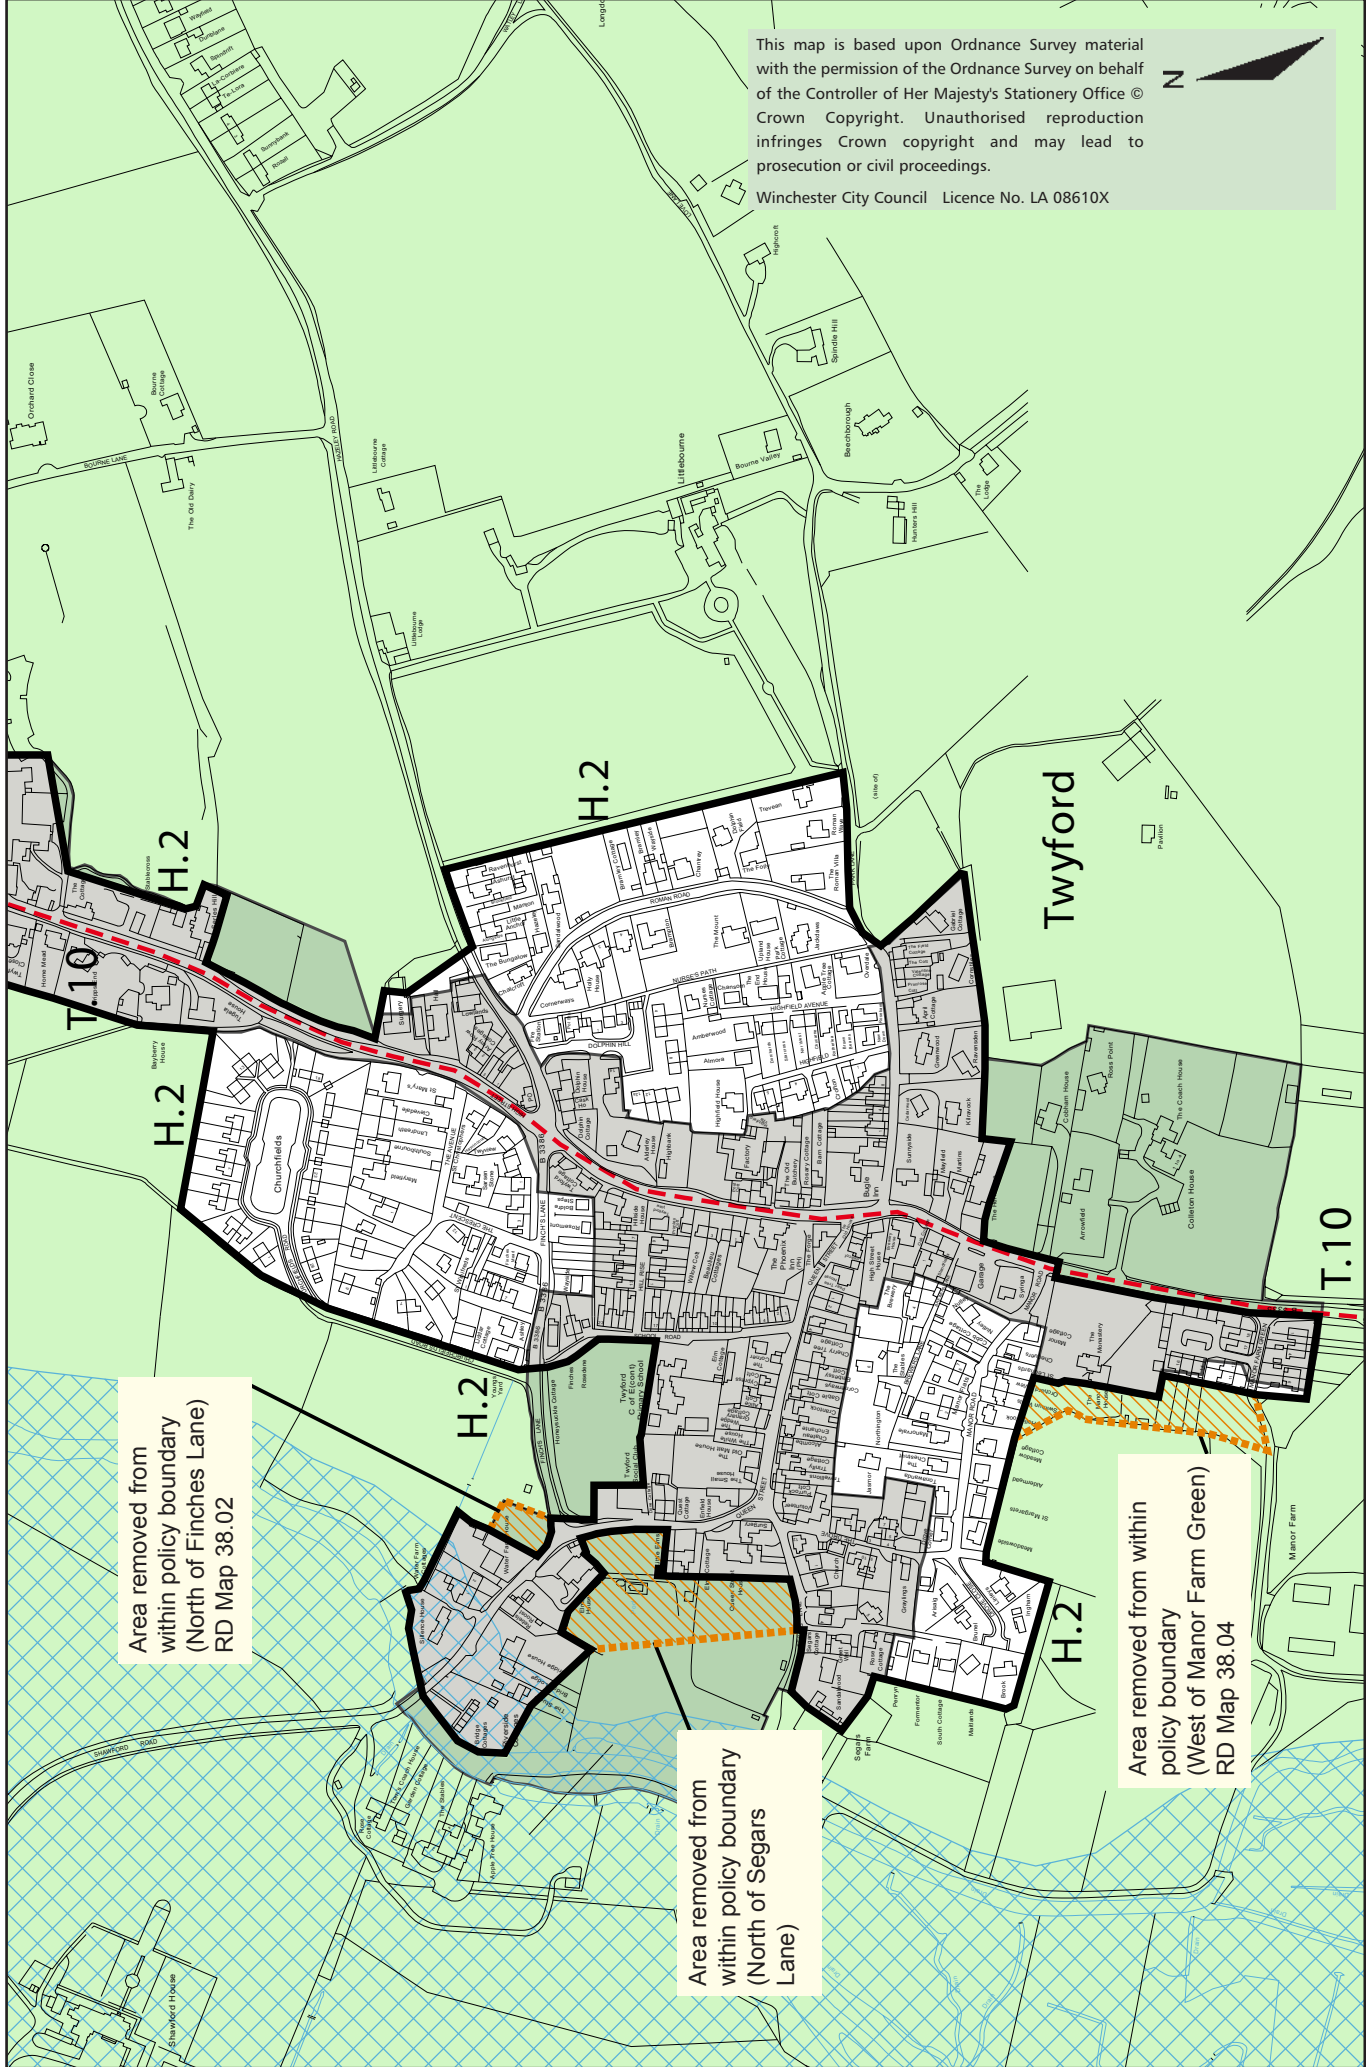

This map is based upon Ordnance Survey material with the permission of the Ordnance Survey on behalf of the Controller of Her Majesty's Stationery Office © Crown Copyright. Unauthorised reproduction infringes Crown copyright and may lead to prosecution or civil proceedings.

Winchester City Council Licence No. LA 08610X

Area added within policy boundary
(land at North Fields Cottage)
RD Map 38.01

This map is based upon Ordnance Survey material with the permission of the Ordnance Survey on behalf of the Controller of Her Majesty's Stationery Office © Crown Copyright. Unauthorised reproduction infringes Crown copyright and may lead to prosecution or civil proceedings.

Winchester City Council Licence No. LA 08610X

Area removed from within policy boundary (North of Finches Lane) RD Map 38.02

Area removed from within policy boundary (North of Segars Lane)

Area removed from within policy boundary (West of Manor Farm Green) RD Map 38.04