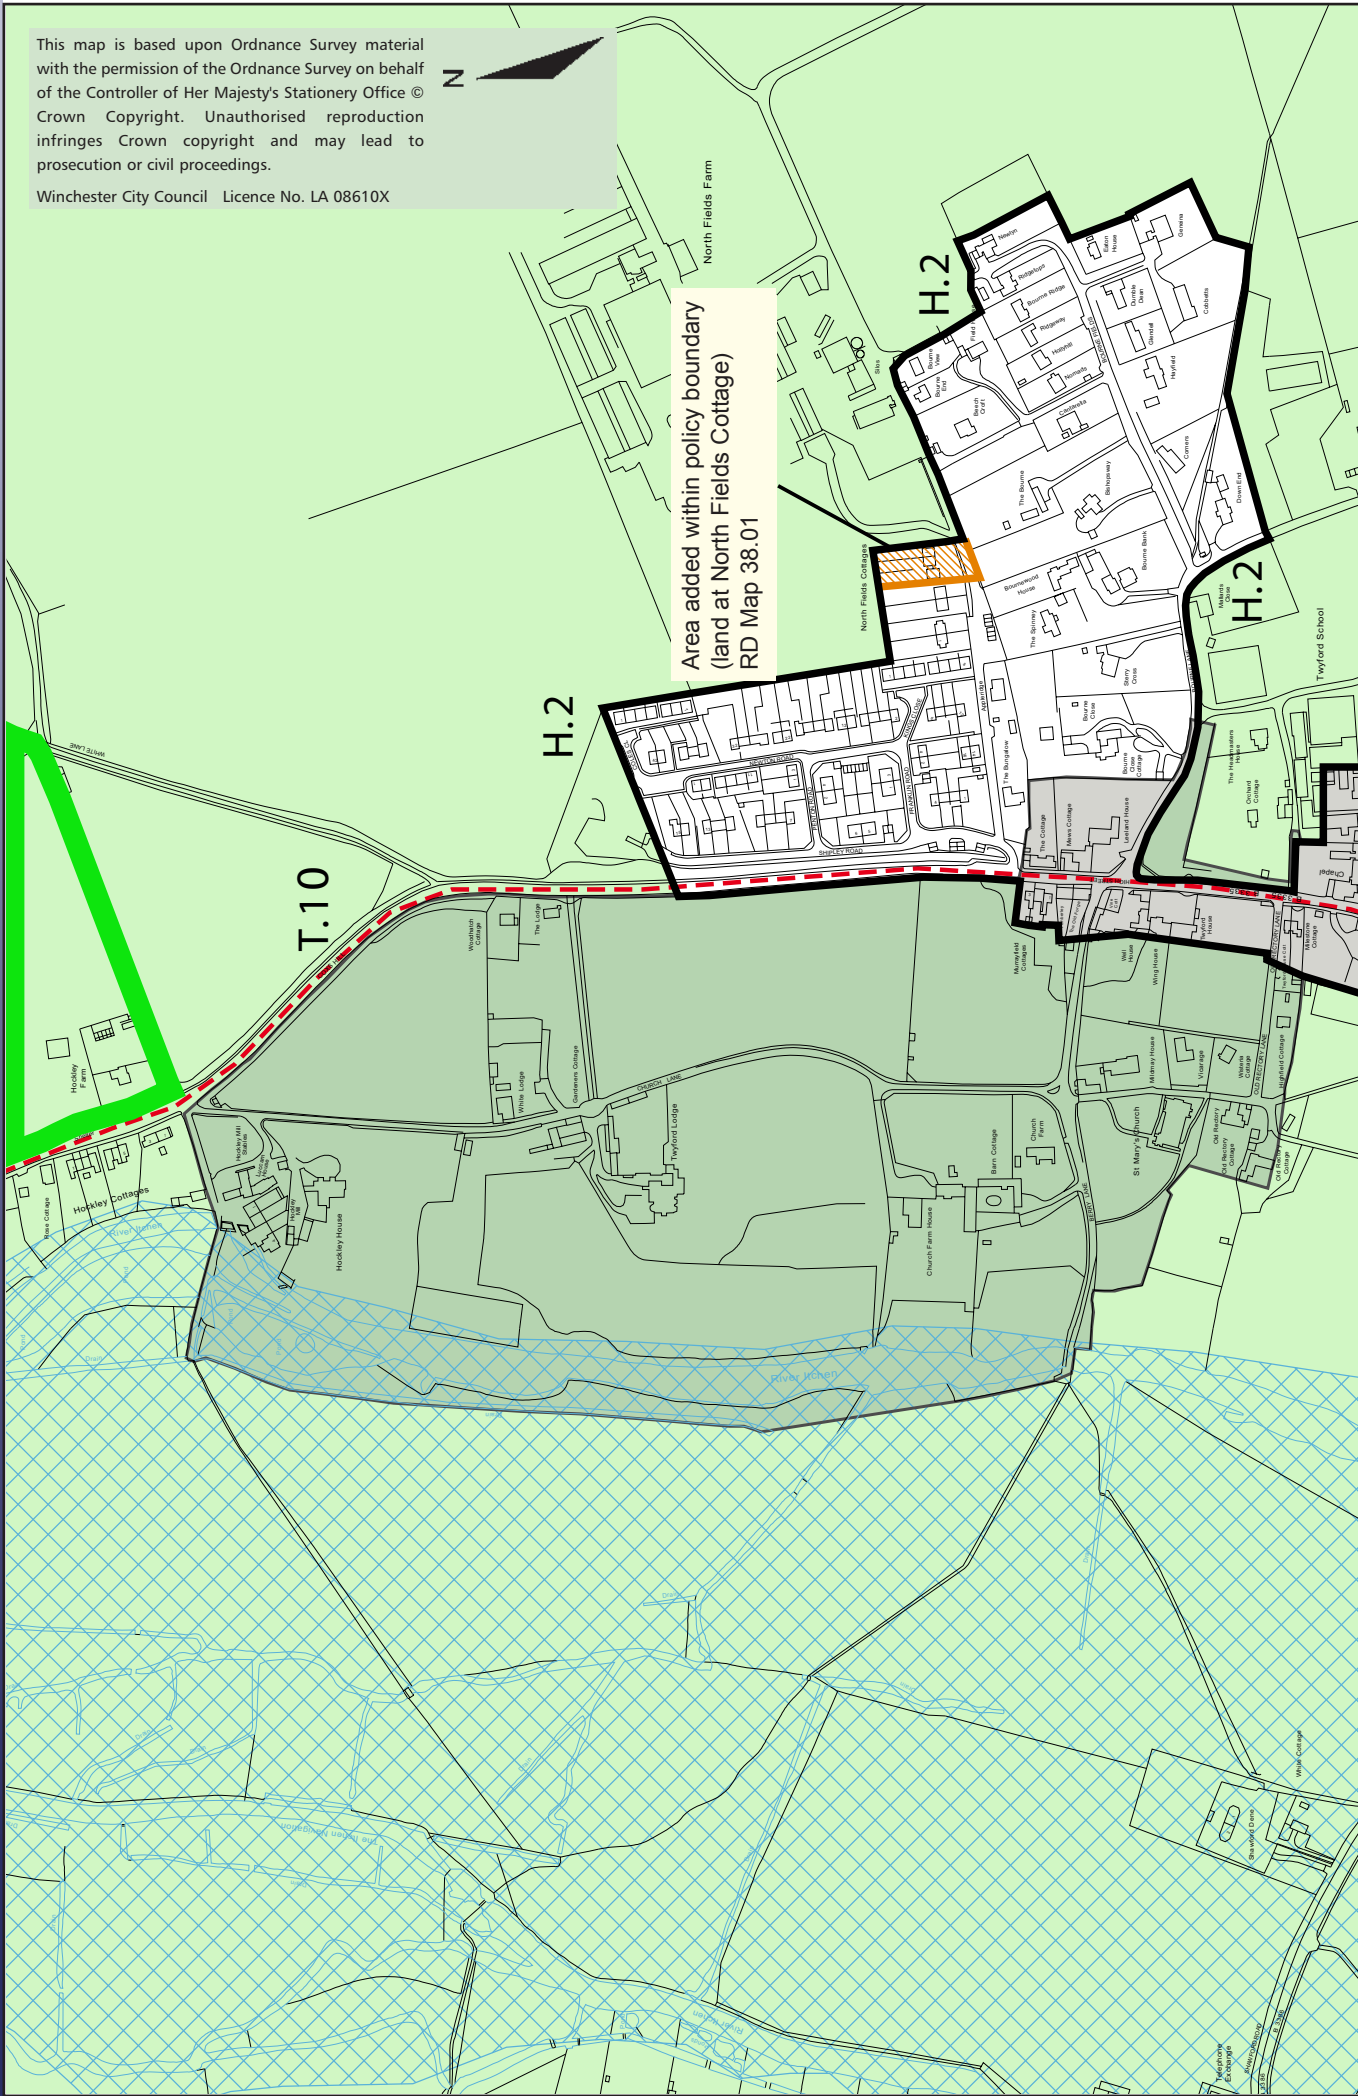

This map is based upon Ordnance Survey material with the permission of the Ordnance Survey on behalf of the Controller of Her Majesty's Stationery Office © Crown Copyright. Unauthorised reproduction infringes Crown copyright and may lead to prosecution or civil proceedings.

Winchester City Council Licence No. LA 08610X

Area added within policy boundary
(land at North Fields Cottage)
RD Map 38.01

This map is based upon Ordnance Survey material with the permission of the Ordnance Survey on behalf of the Controller of Her Majesty's Stationery Office © Crown Copyright. Unauthorised reproduction infringes Crown copyright and may lead to prosecution or civil proceedings.

Winchester City Council Licence No. LA 08610X

Area removed from within policy boundary (North of Finches Lane) RD Map 38.02

Area removed from within policy boundary (North of Segars Lane)

Area removed from within policy boundary (West of Manor Farm Green) RD Map 38.04