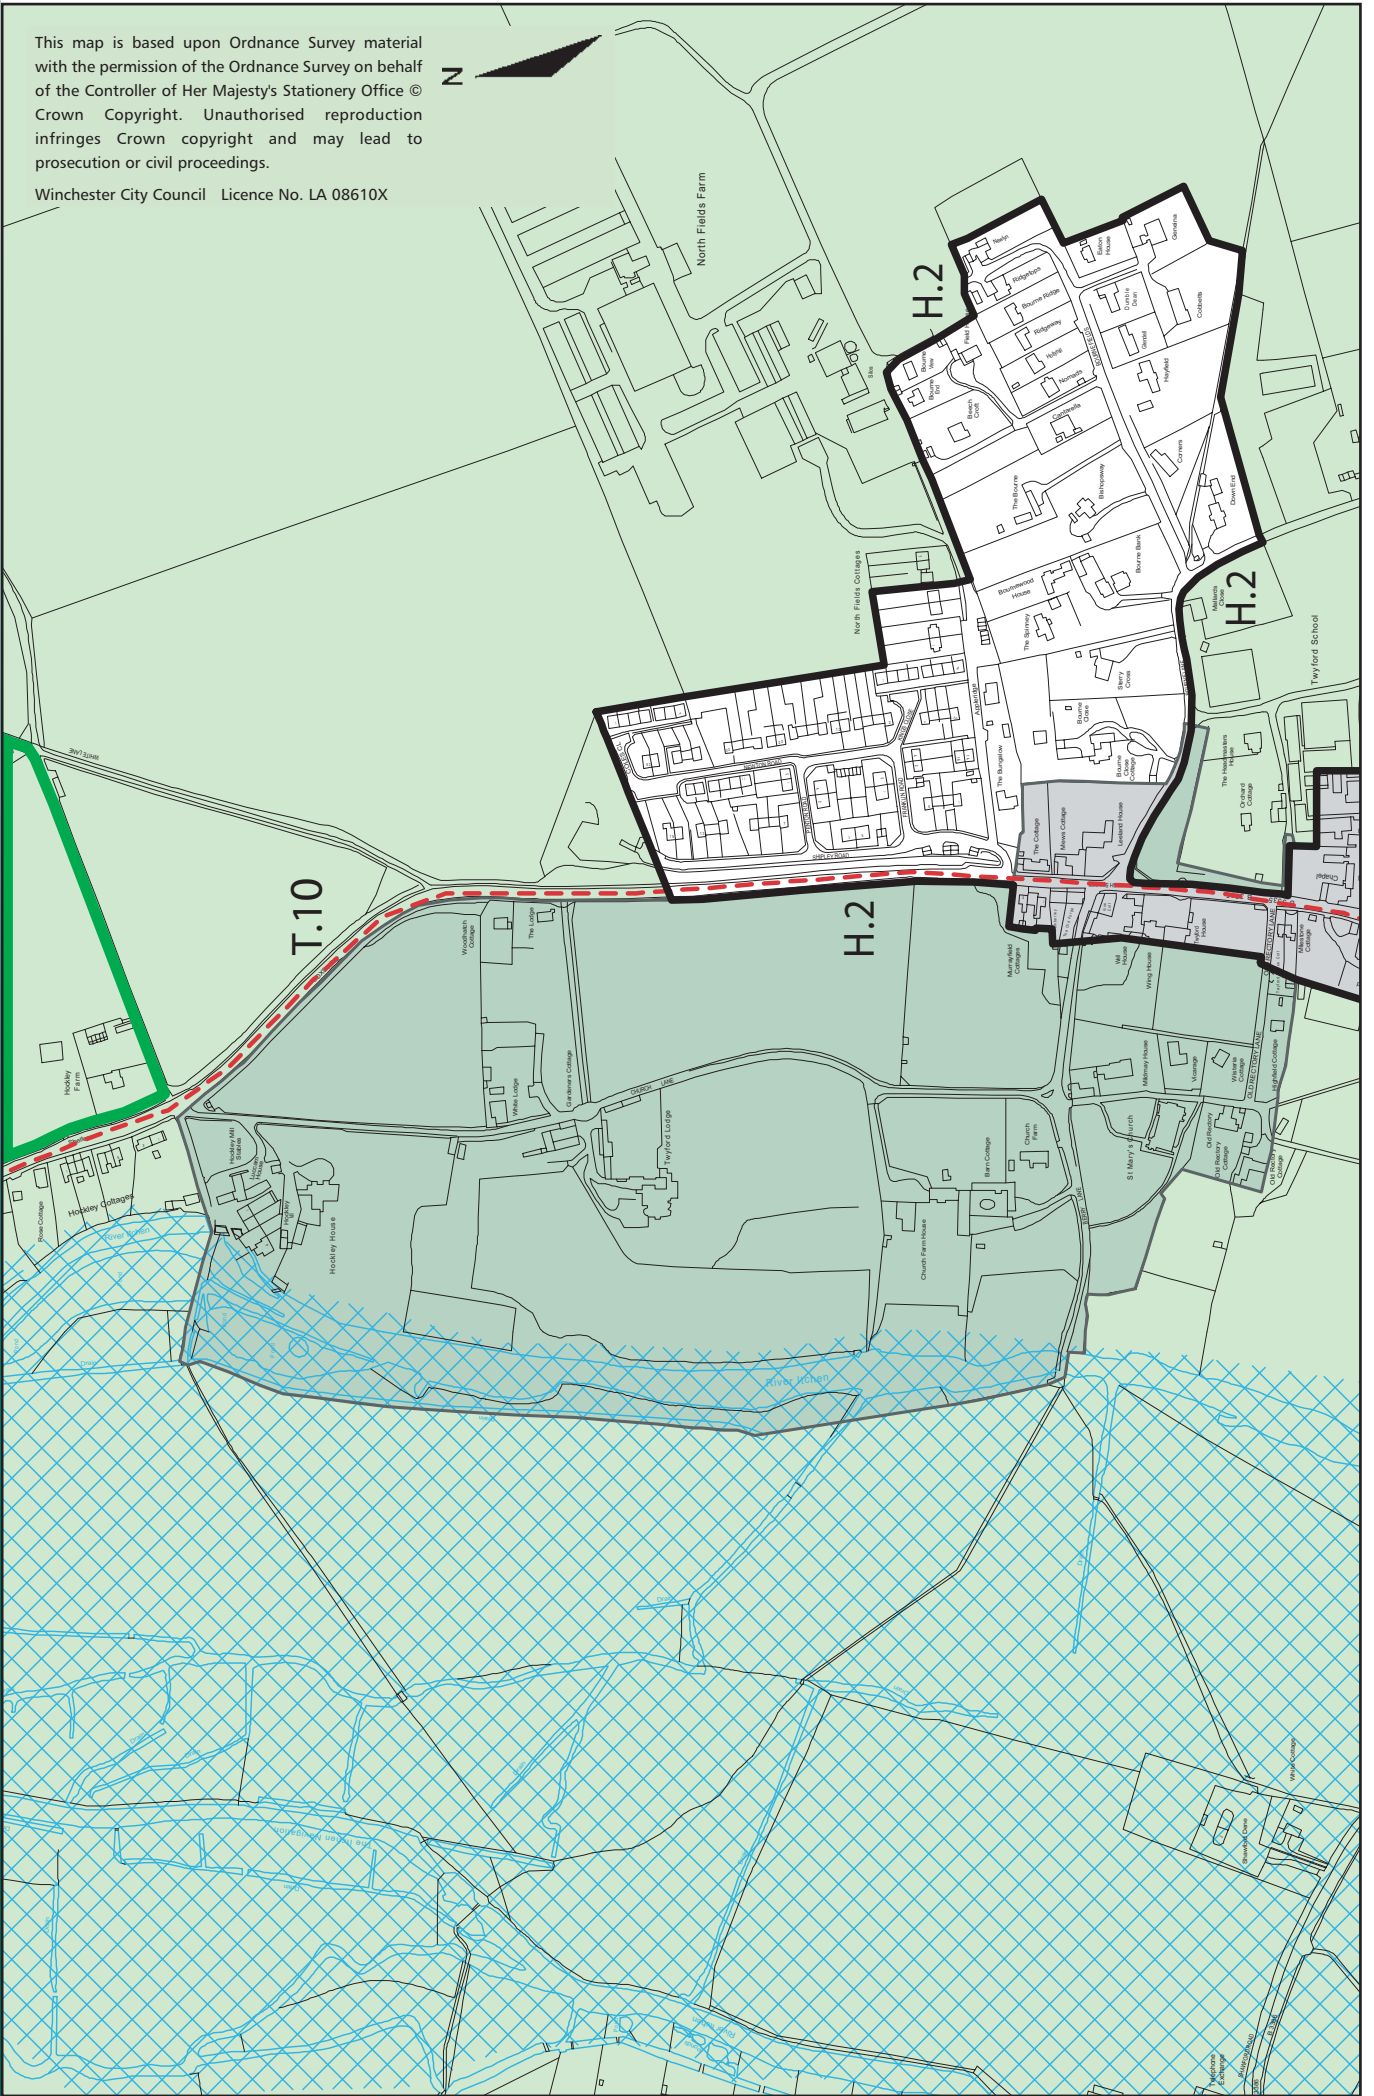

This map is based upon Ordnance Survey material with the permission of the Ordnance Survey on behalf of the Controller of Her Majesty's Stationery Office © Crown Copyright. Unauthorised reproduction infringes Crown copyright and may lead to prosecution or civil proceedings.

Winchester City Council Licence No. LA 08610X

Twyford: see Map RD38a for Changes

This map is based upon Ordnance Survey material with the permission of the Ordnance Survey on behalf of the Controller of Her Majesty's Stationery Office © Crown Copyright. Unauthorised reproduction infringes Crown copyright and may lead to prosecution or civil proceedings.