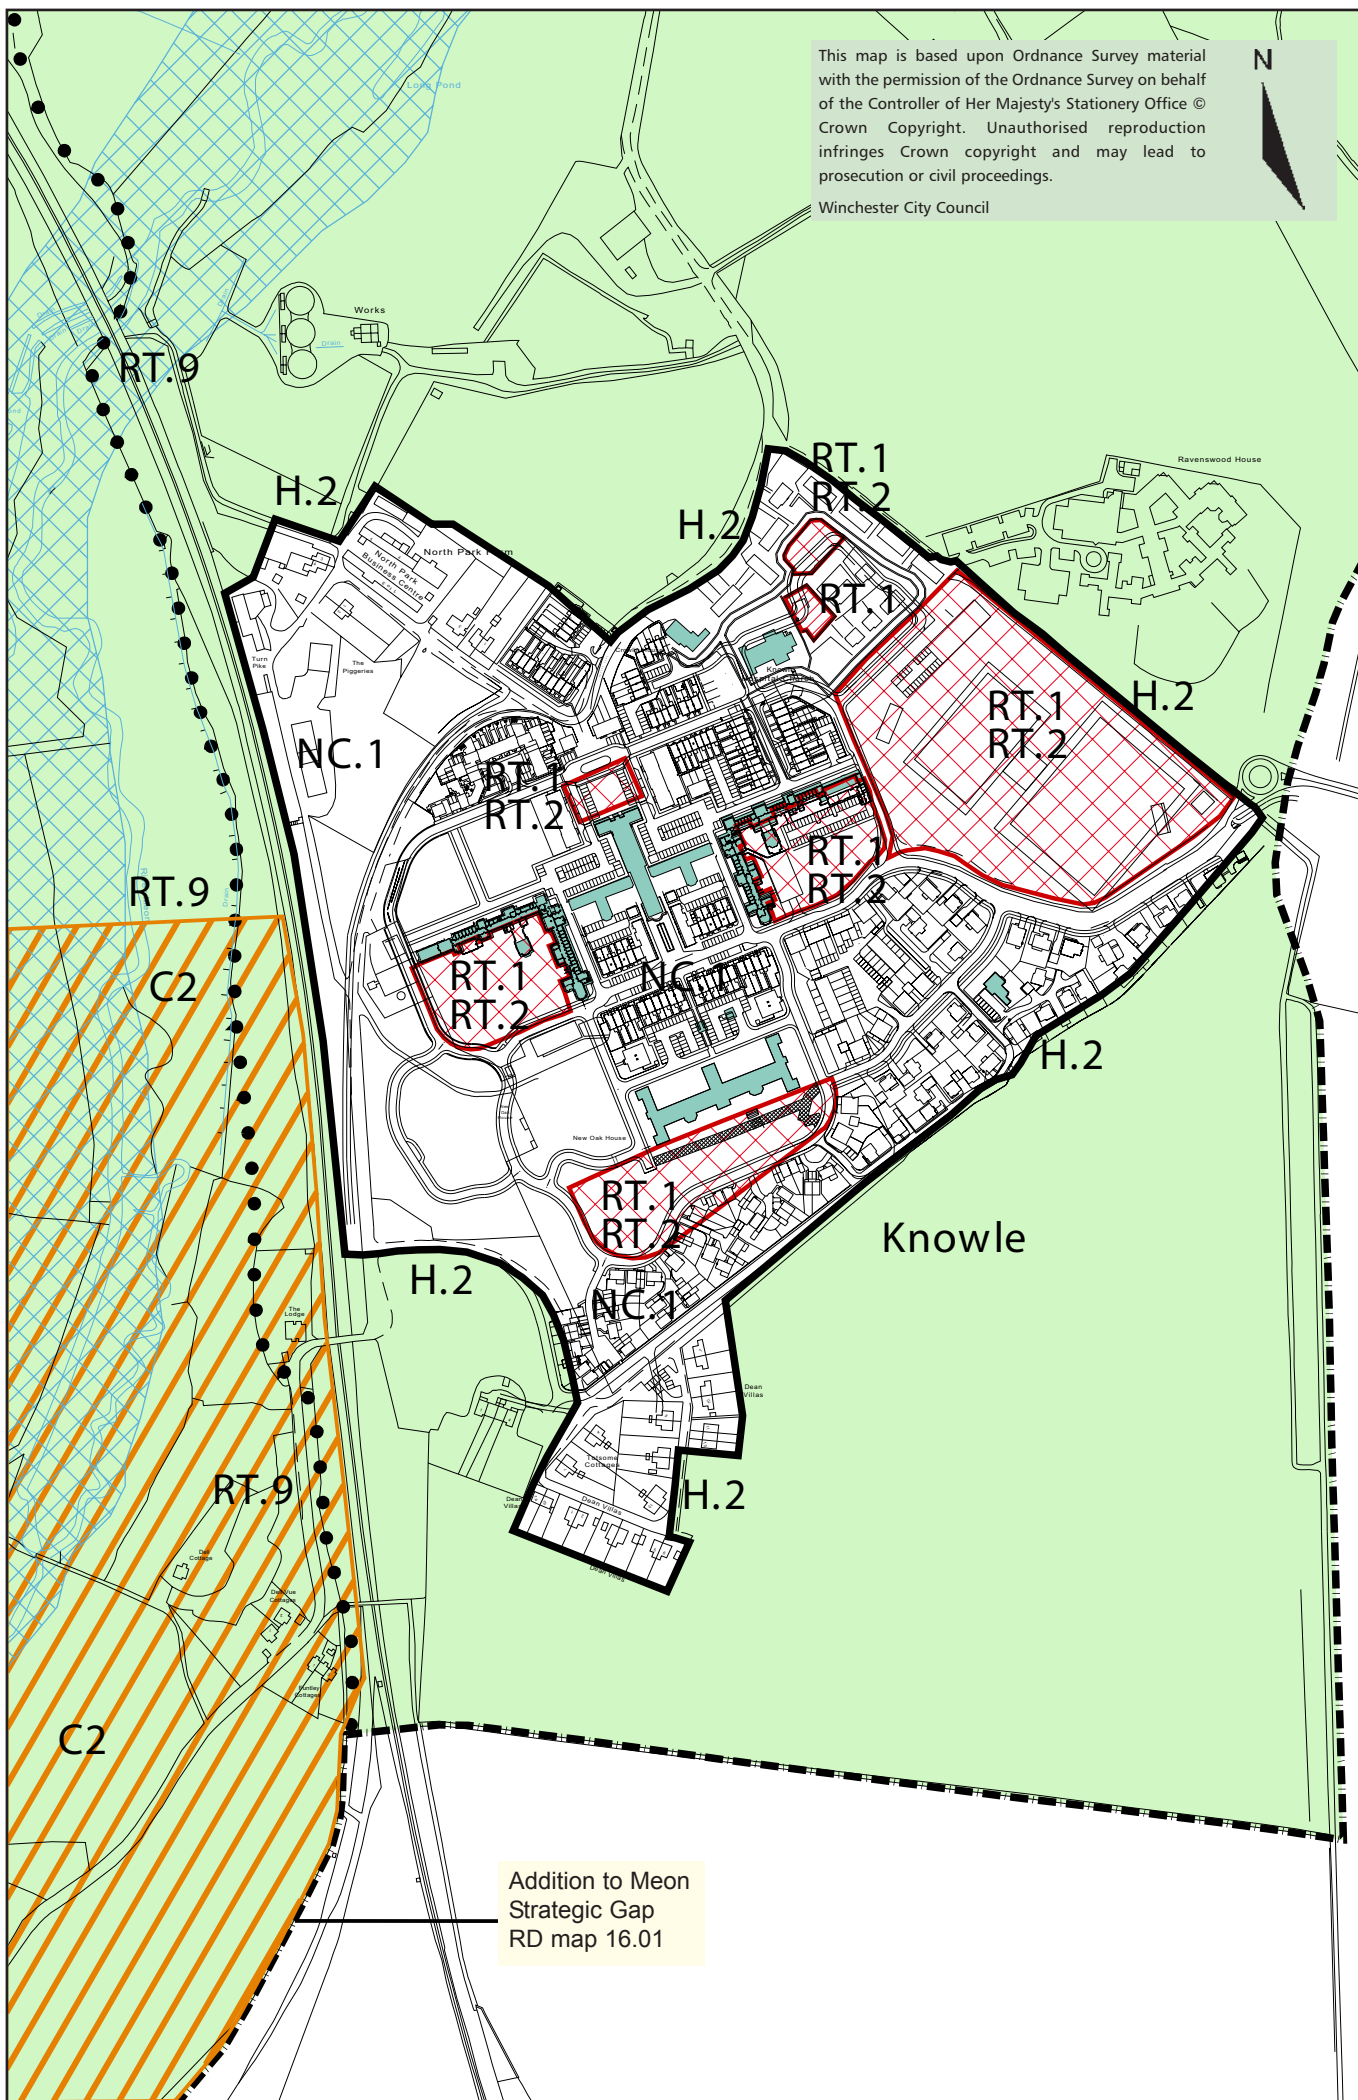

This map is based upon Ordnance Survey material with the permission of the Ordnance Survey on behalf of the Controller of Her Majesty's Stationery Office © Crown Copyright. Unauthorised reproduction infringes Crown copyright and may lead to prosecution or civil proceedings.

Winchester City Council

Knowle: showing changes to Map 16

RD
MAP
16a