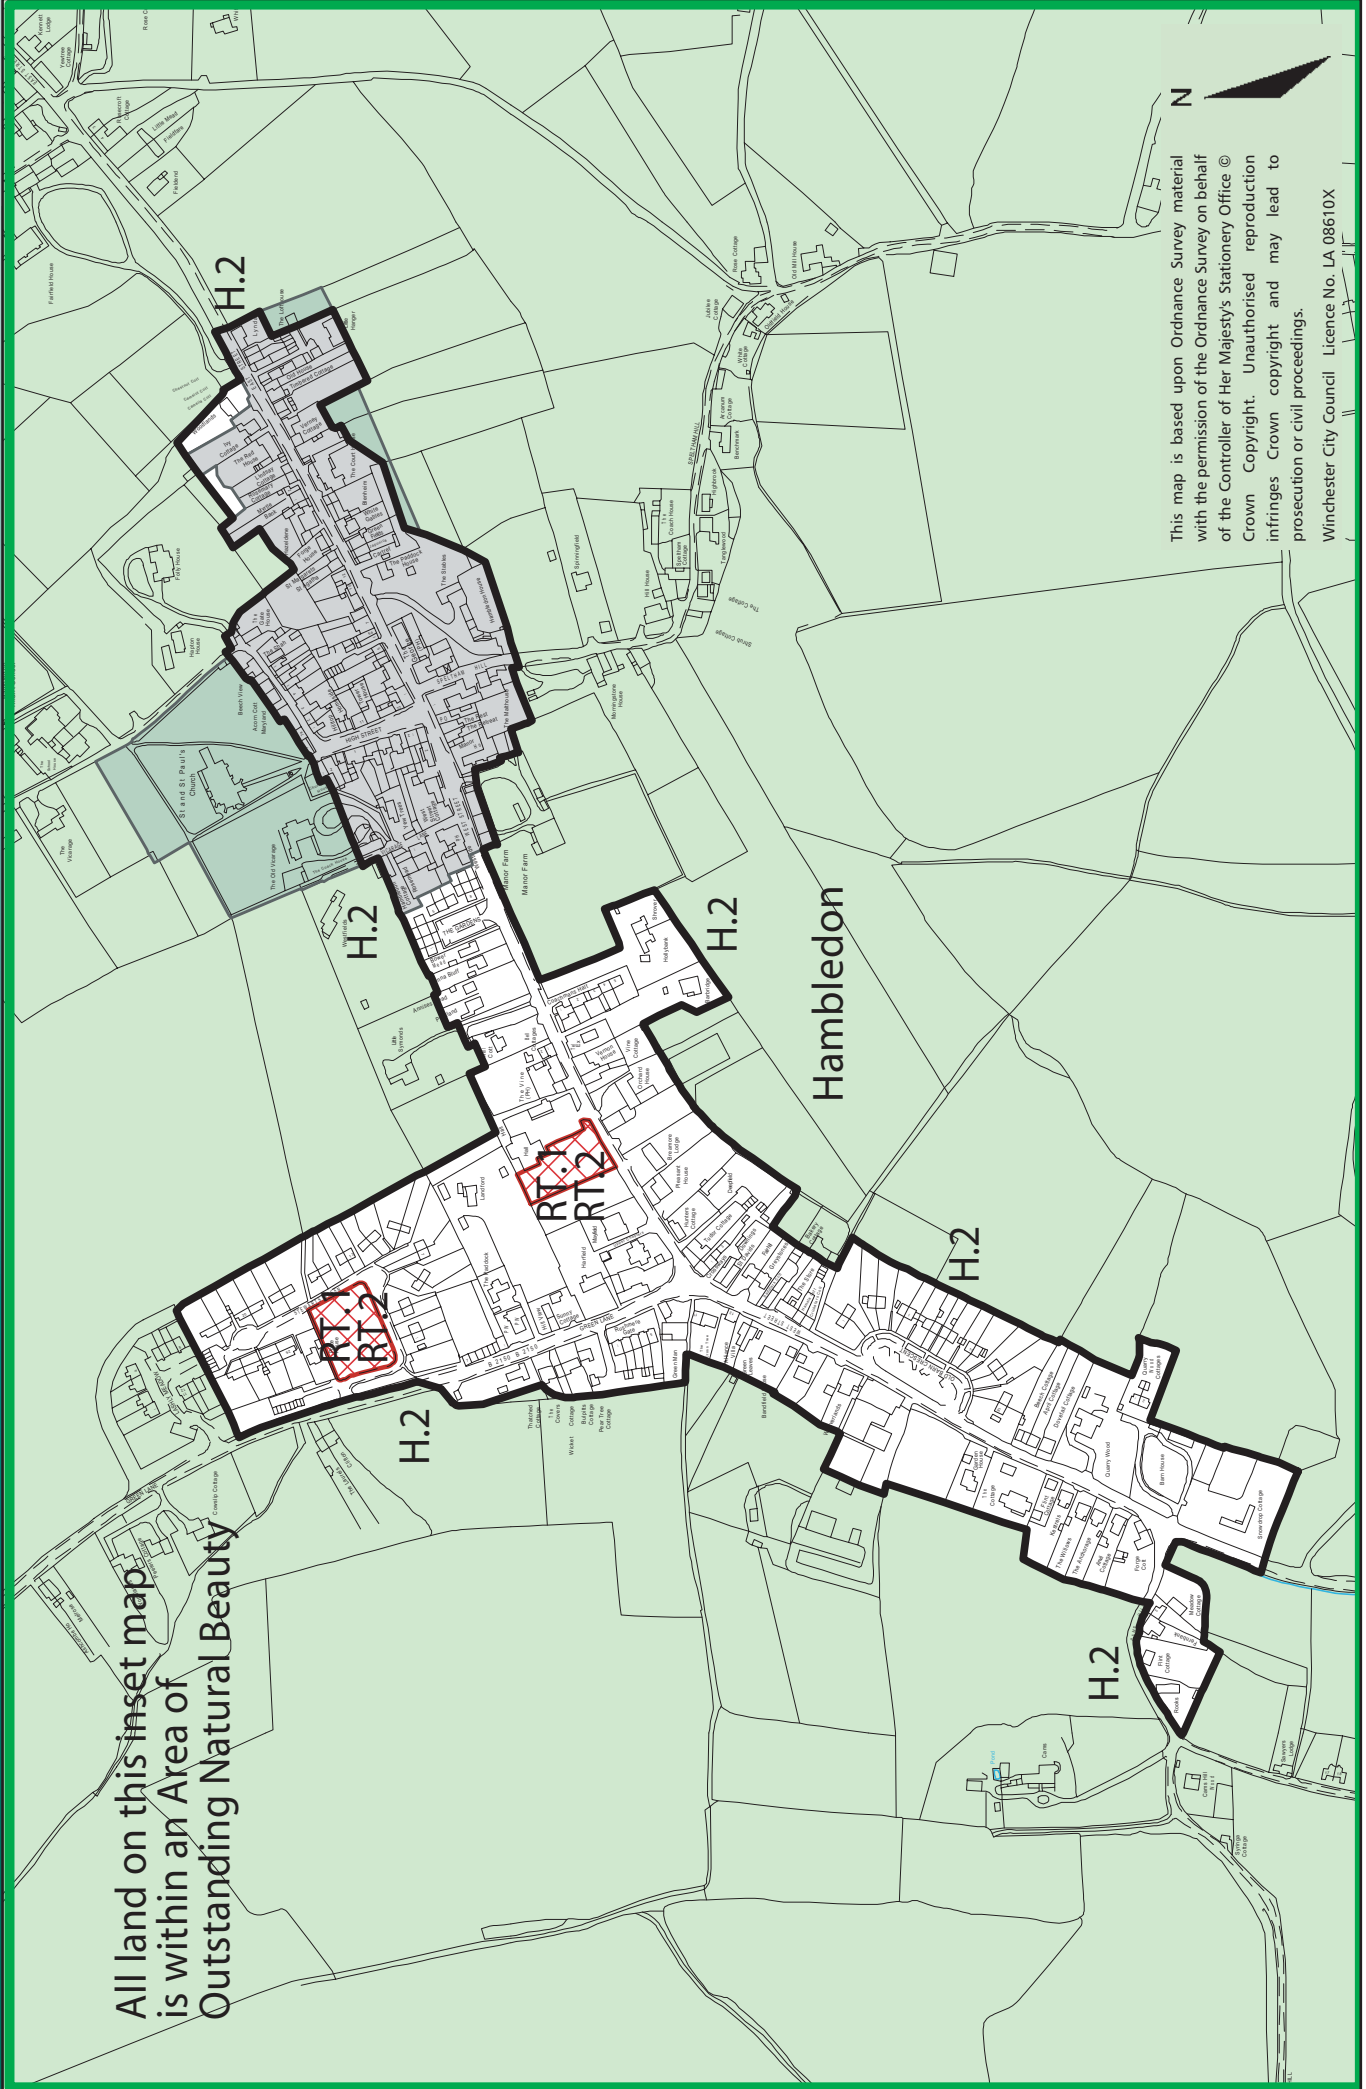

# Hambledon: No change from Deposit Plan

All land on this inset map is within an Area of Outstanding Natural Beauty

This map is based upon Ordnance Survey material with the permission of the Ordnance Survey on behalf of the Controller of Her Majesty's Stationery Office © Crown Copyright. Unauthorised reproduction infringes Crown copyright and may lead to prosecution or civil proceedings.  
 Winchester City Council Licence No. LA 08610X