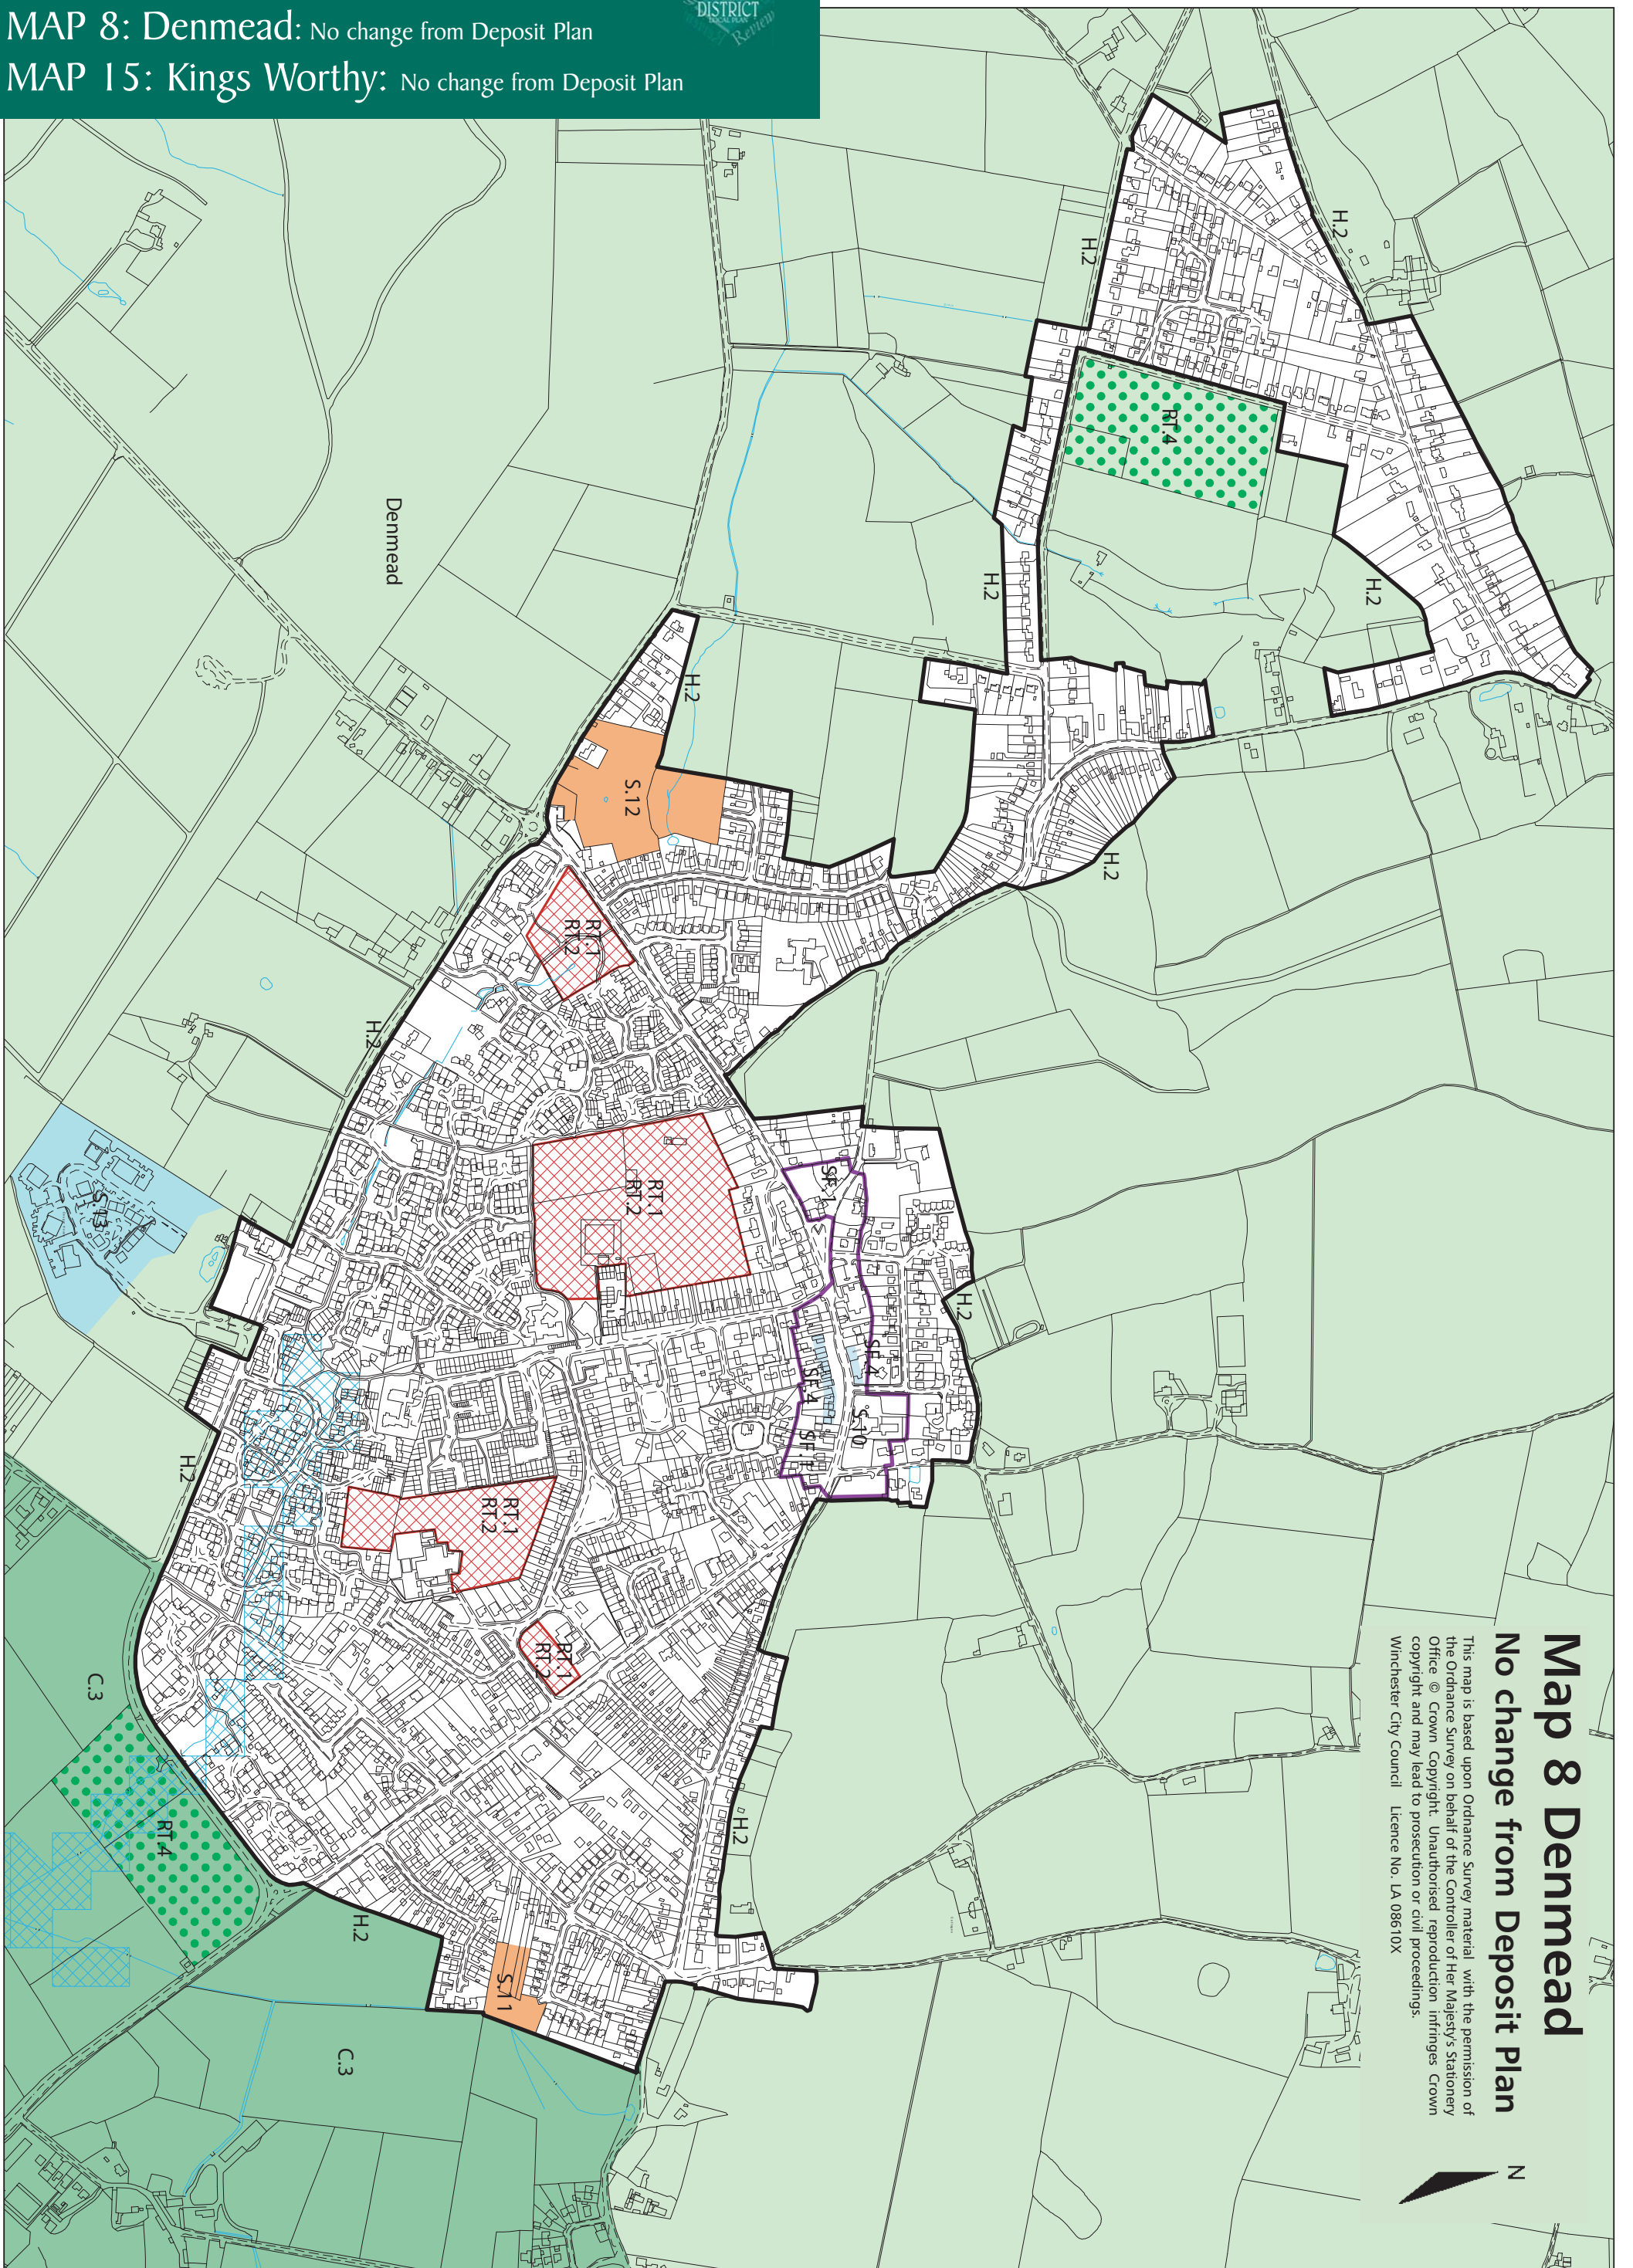

MAP 8: Denmead: No change from Deposit Plan  
MAP 15: Kings Worthy: No change from Deposit Plan

# Map 8 Denmead

## No change from Deposit Plan

This map is based upon Ordnance Survey material with the permission of the Ordnance Survey on behalf of the Controller of Her Majesty's Stationery Office © Crown Copyright. Unauthorised reproduction infringes Crown copyright and may lead to prosecution or civil proceedings.  
Winchester City Council Licence No. LA 08610X