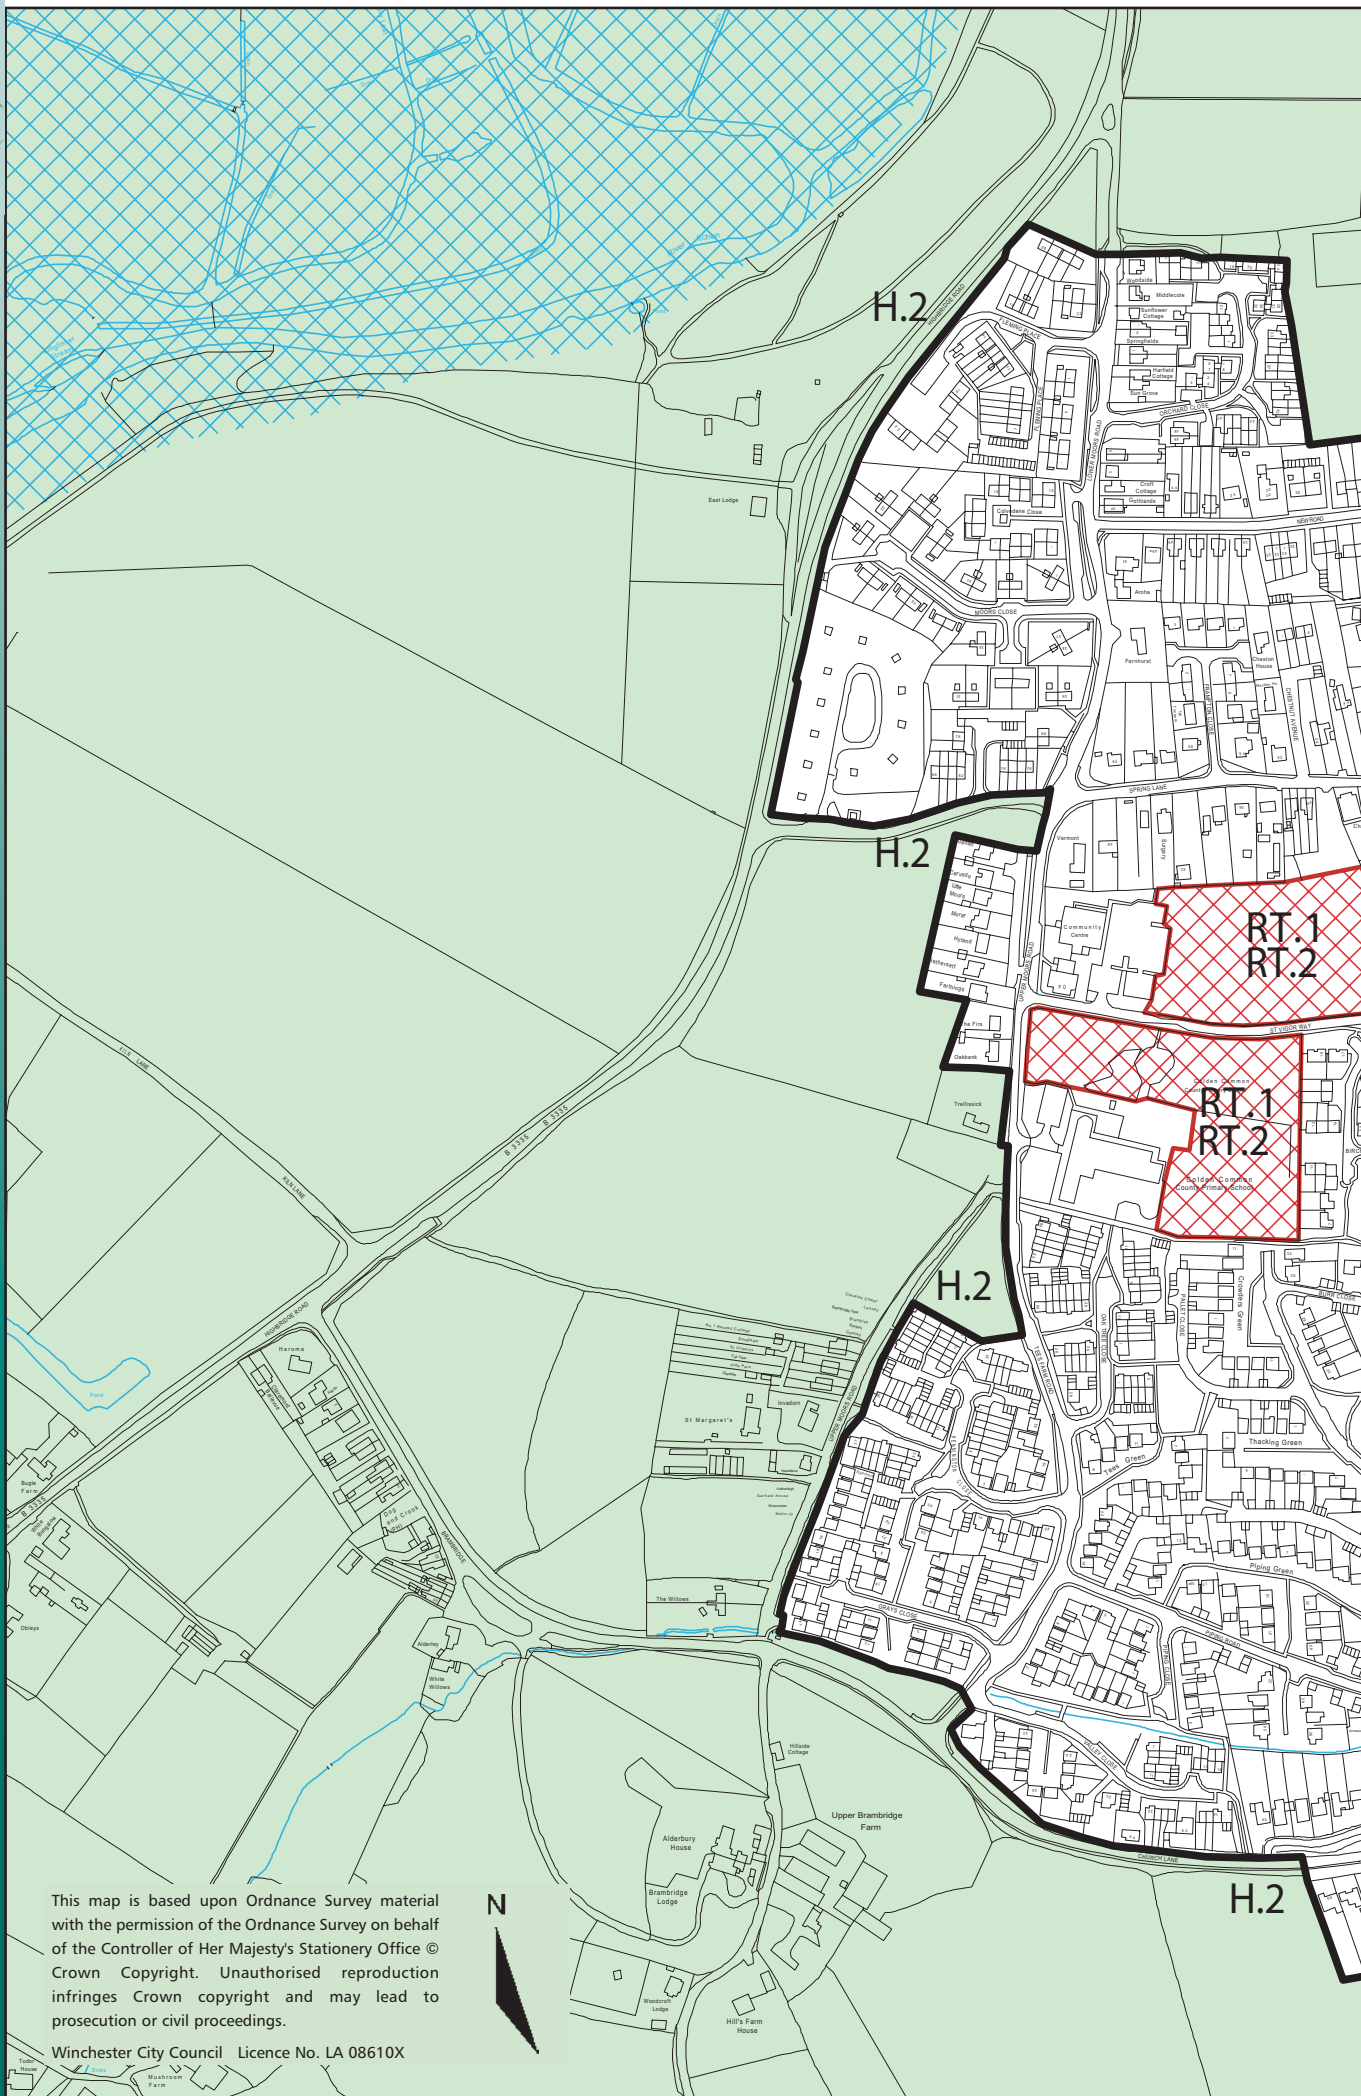

Colden Common: No change from Deposit Plan

This map is based upon Ordnance Survey material with the permission of the Ordnance Survey on behalf of the Controller of Her Majesty's Stationery Office © Crown Copyright. Unauthorised reproduction infringes Crown copyright and may lead to prosecution or civil proceedings.

Winchester City Council Licence No. LA 08610X

This map is based upon Ordnance Survey material with the permission of the Ordnance Survey on behalf of the Controller of Her Majesty's Stationery Office © Crown Copyright. Unauthorised reproduction infringes Crown copyright and may lead to prosecution or civil proceedings.