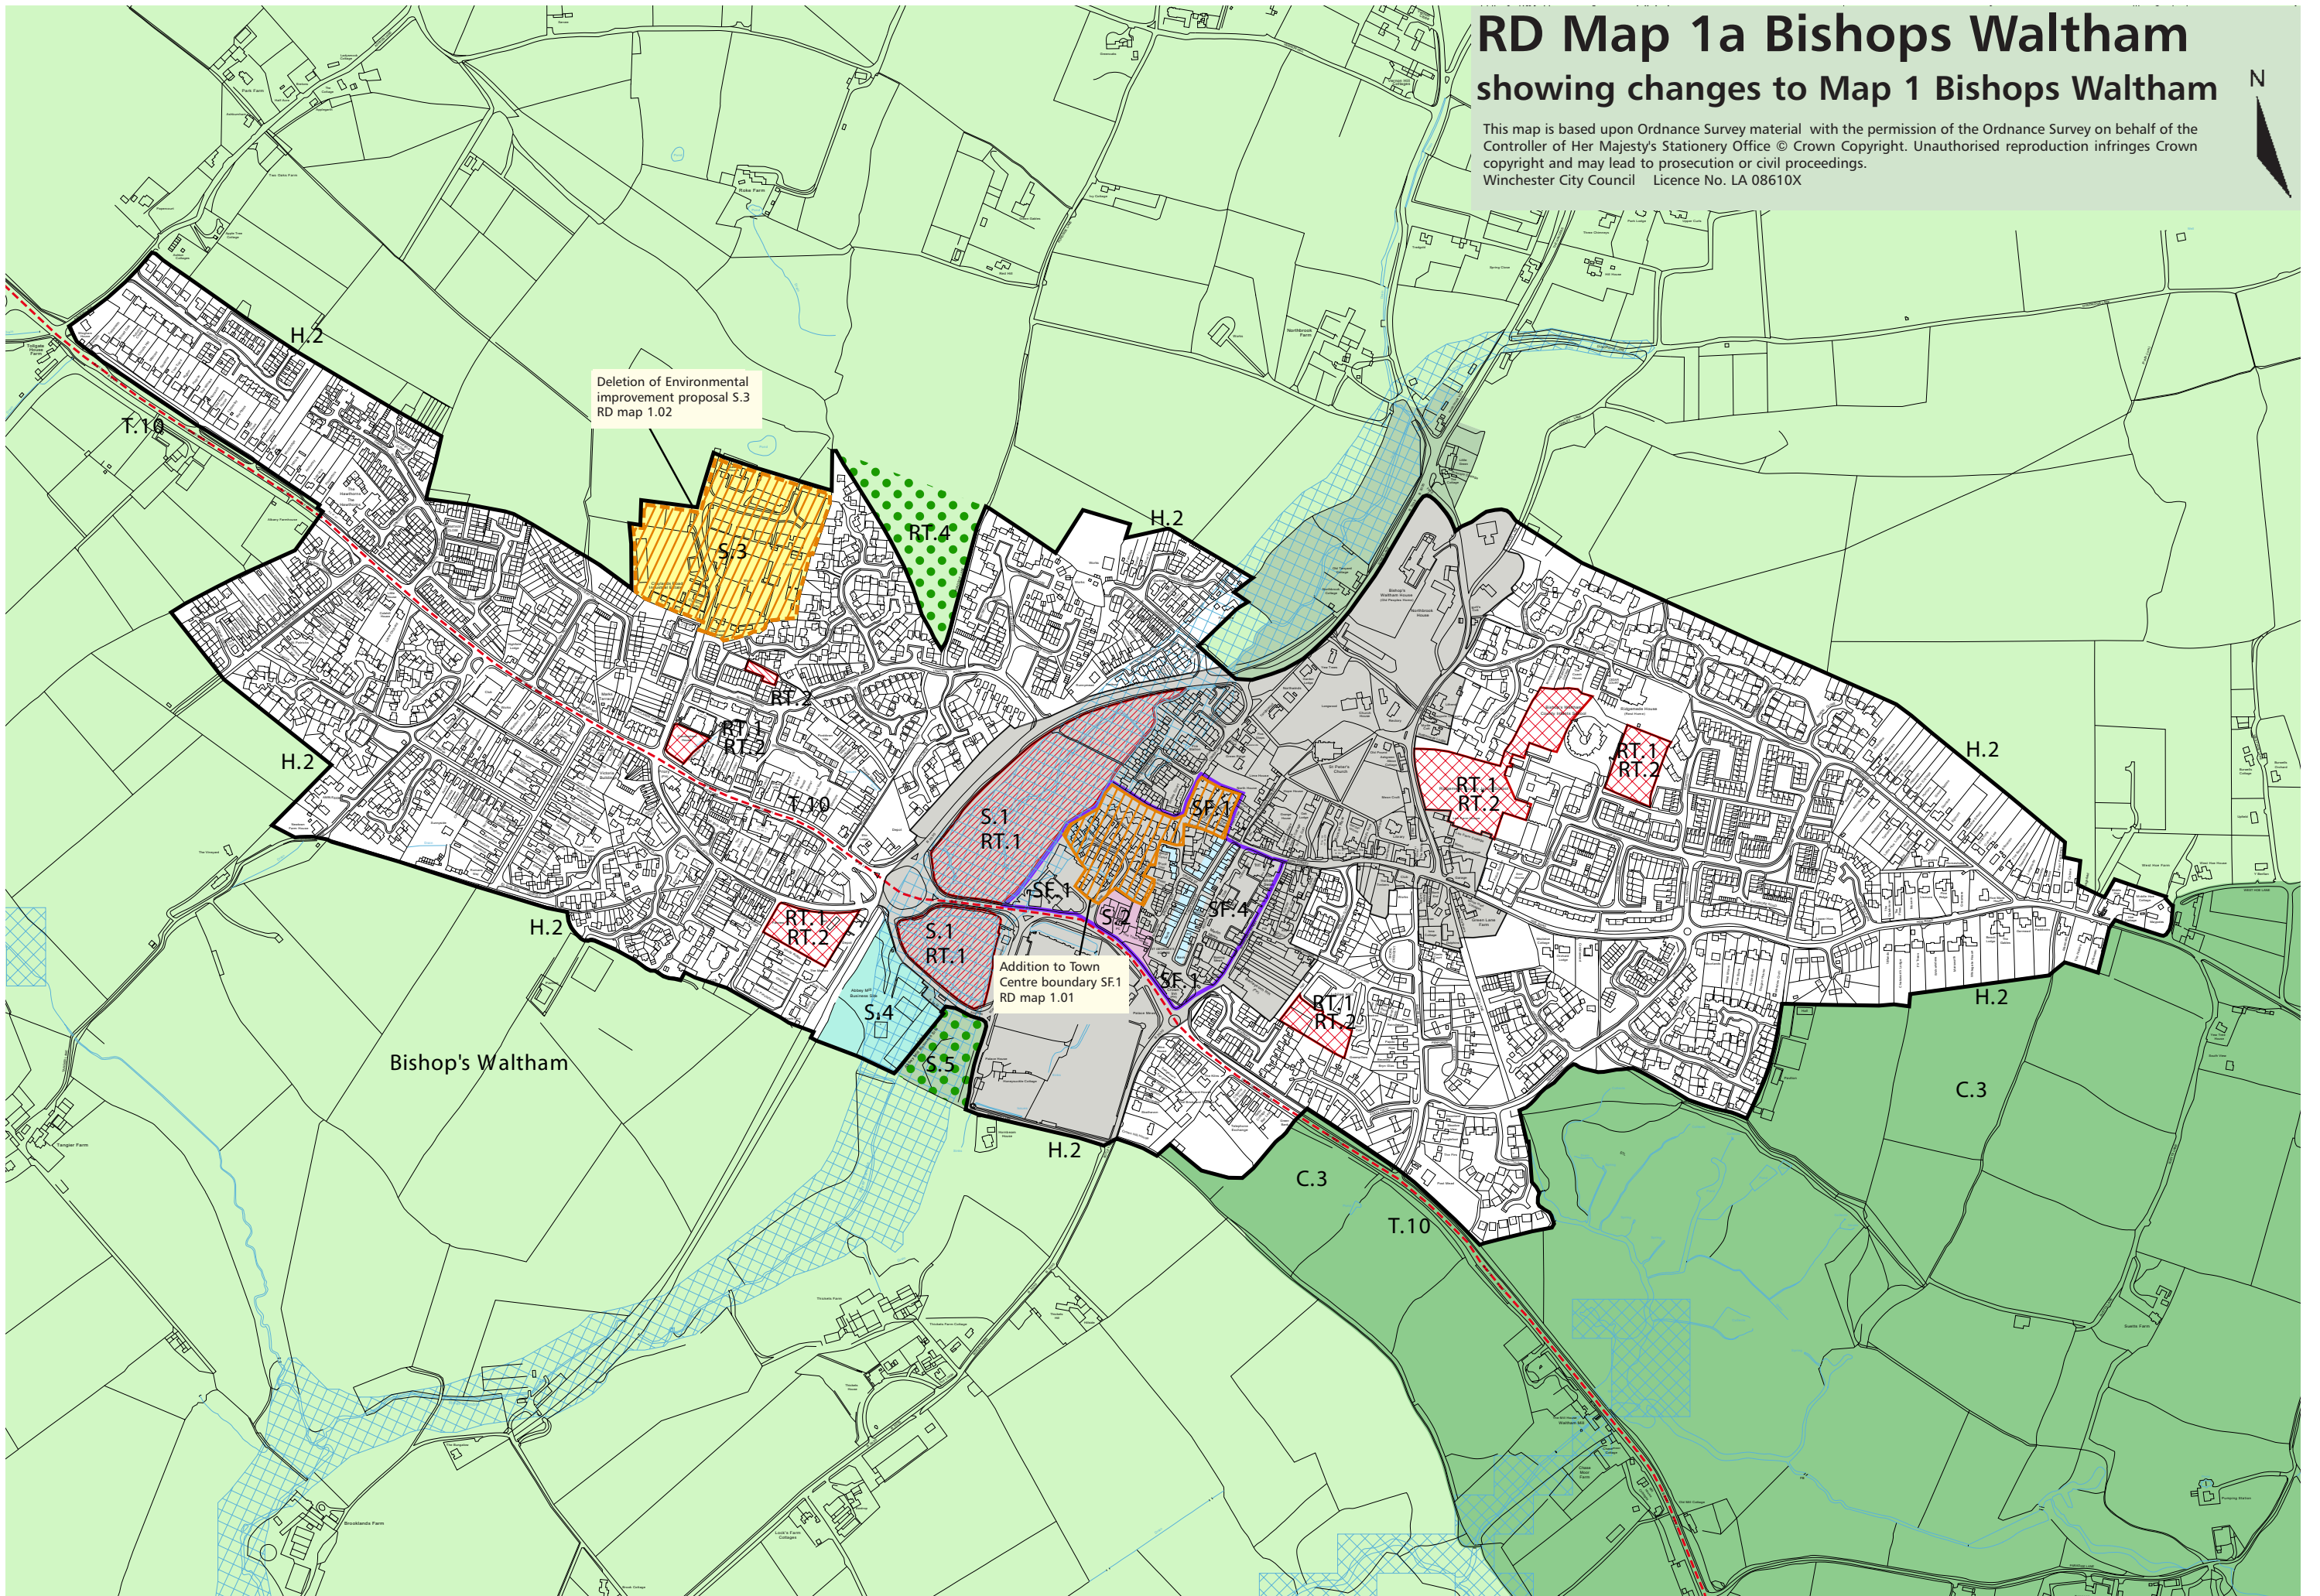

RD Map 1a Bishops Waltham showing changes to Map 1 Bishops Waltham

This map is based upon Ordnance Survey material with the permission of the Ordnance Survey on behalf of the Controller of Her Majesty's Stationery Office © Crown Copyright. Unauthorised reproduction infringes Crown copyright and may lead to prosecution or civil proceedings.
Winchester City Council Licence No. LA 08610X

Deletion of Environmental improvement proposal S.3 RD map 1.02

Addition to Town Centre boundary SE.1 RD map 1.01

Bishop's Waltham