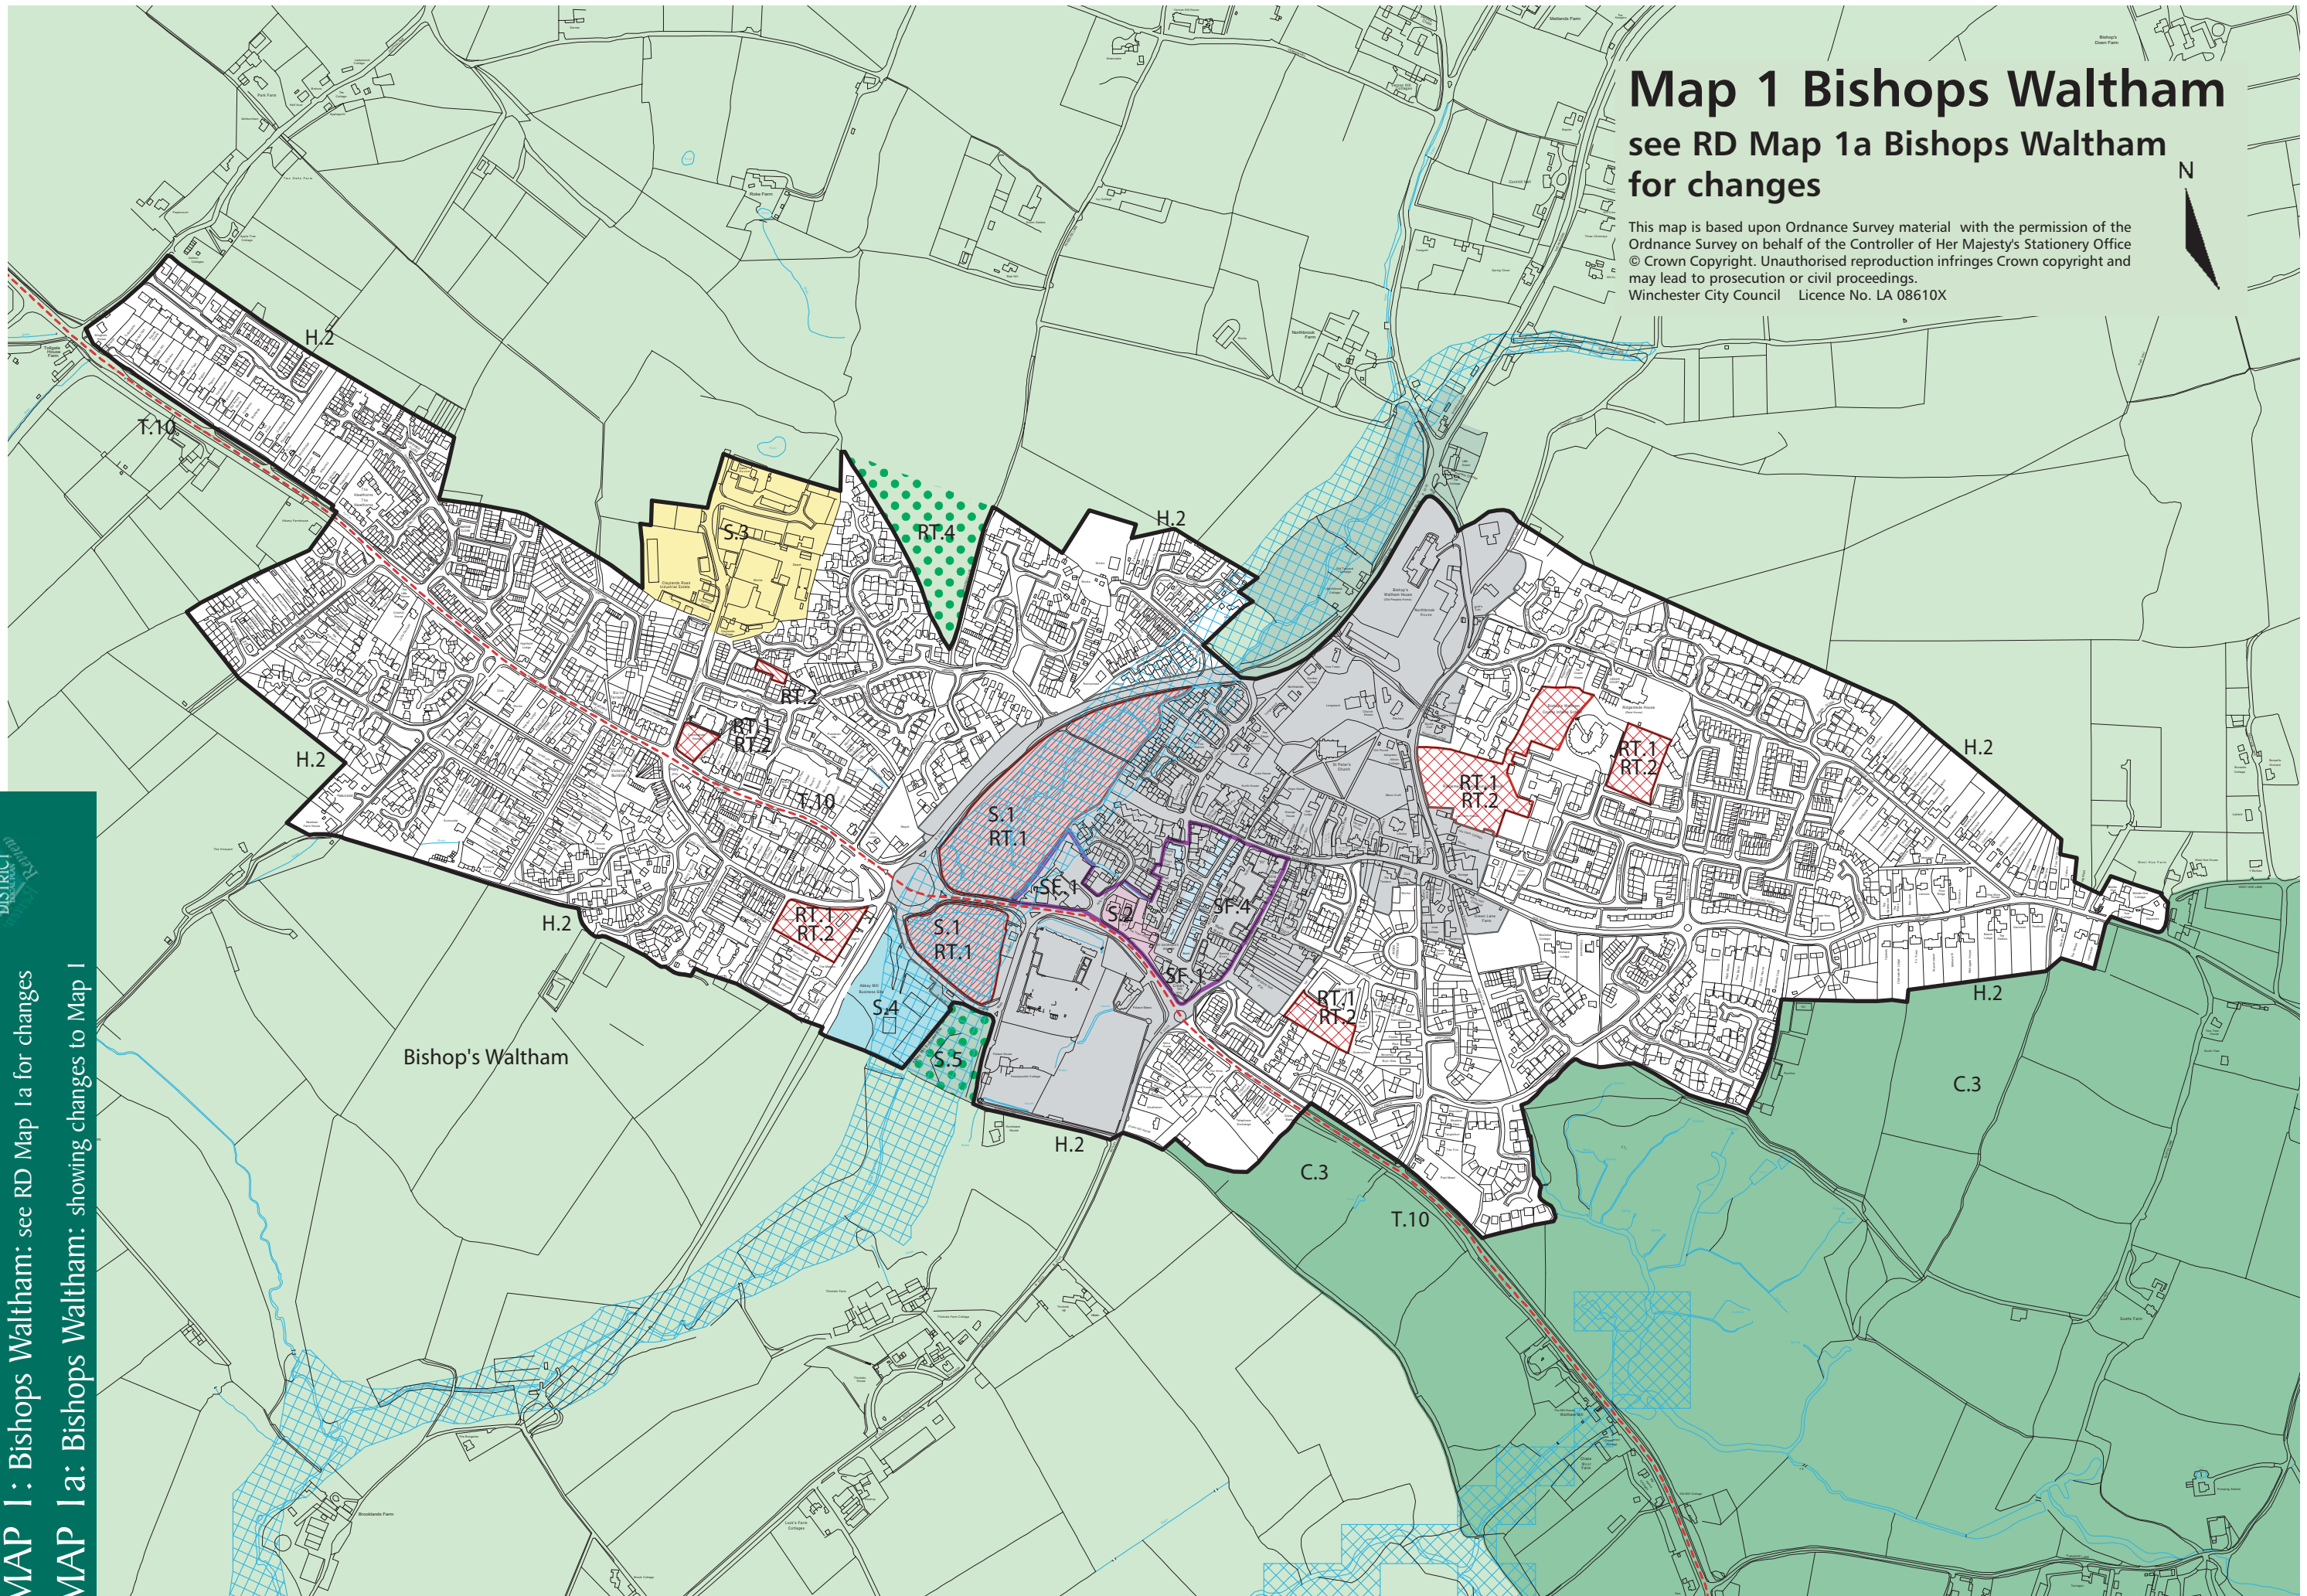

MAP 1 : Bishops Waltham: see RD Map 1a for changes

MAP 1a: Bishops Waltham: showing changes to Map 1

Map 1 Bishops Waltham

see RD Map 1a Bishops Waltham
for changes

This map is based upon Ordnance Survey material with the permission of the Ordnance Survey on behalf of the Controller of Her Majesty's Stationery Office © Crown Copyright. Unauthorised reproduction infringes Crown copyright and may lead to prosecution or civil proceedings.
Winchester City Council Licence No. LA 08610X

N