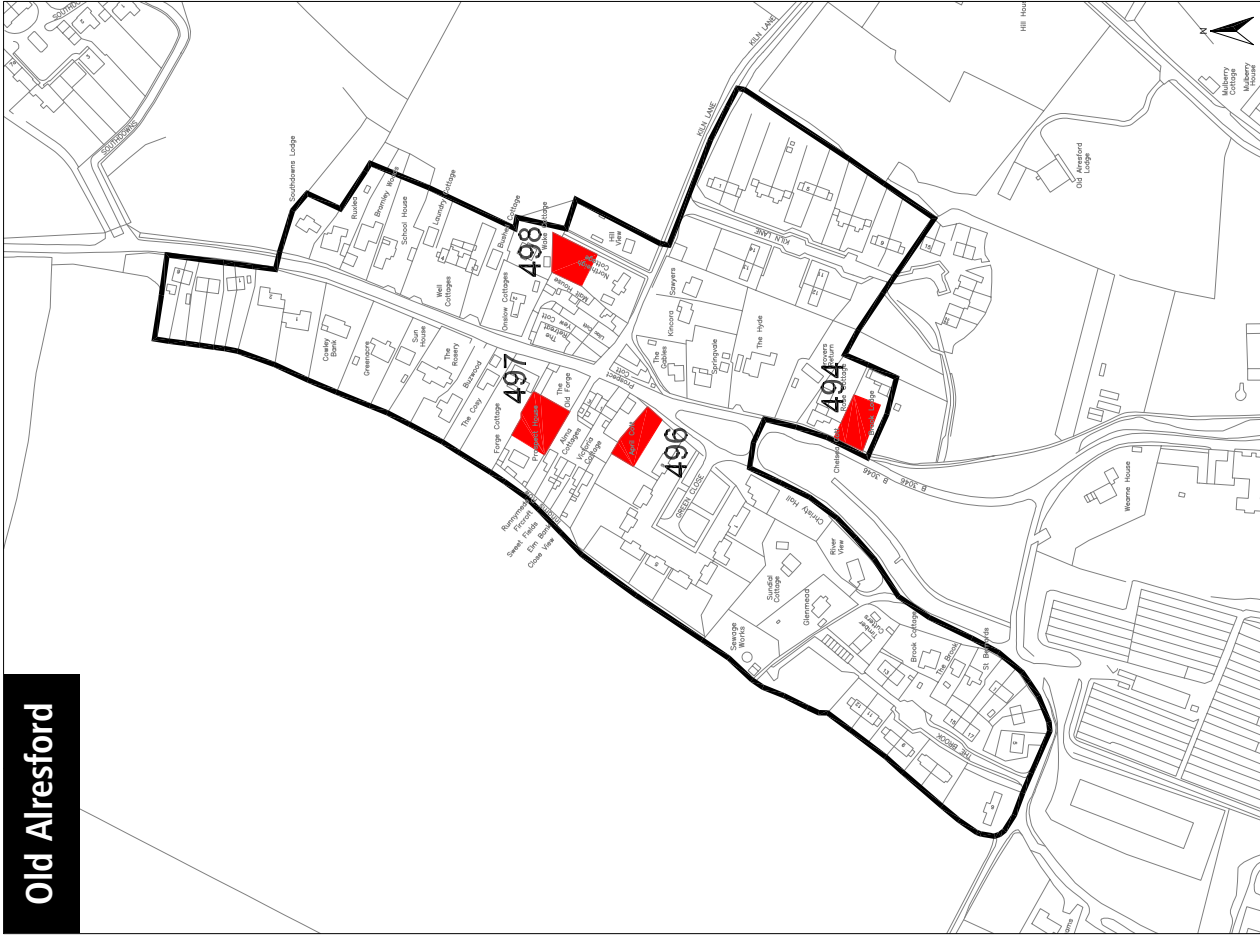

Old Alresford