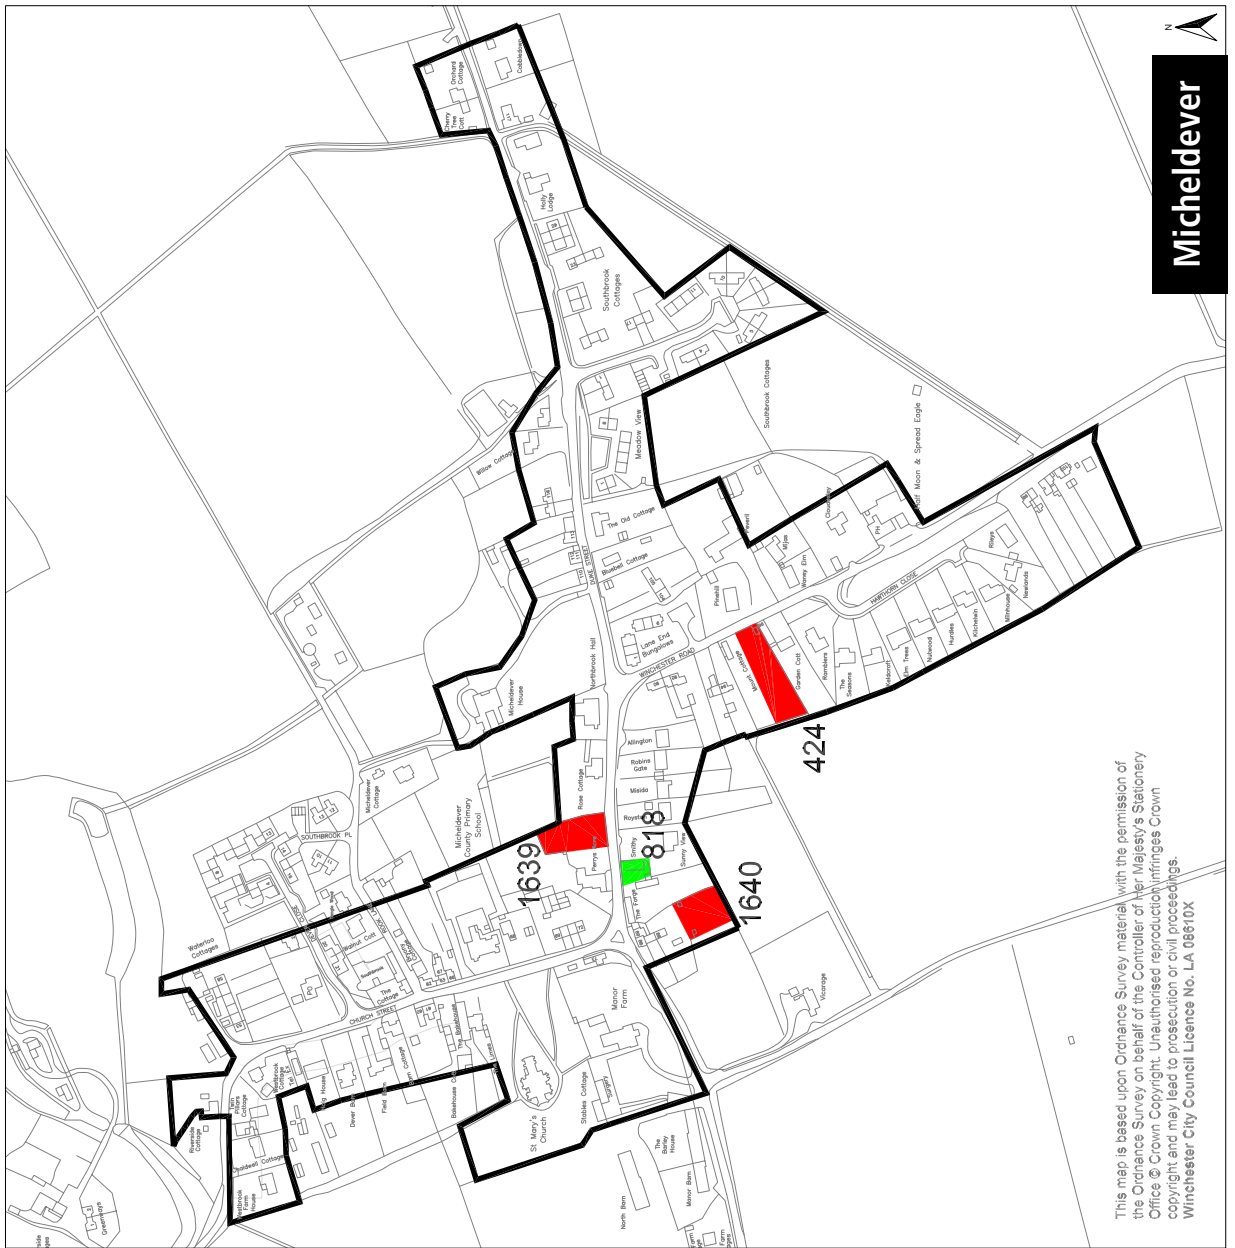

**Micheldever Station**

**Micheldever**

This map is based upon Ordnance Survey material with the permission of the Ordnance Survey on behalf of the Controller of Her Majesty's Stationery Office © Crown Copyright. Unauthorised reproduction infringes Crown copyright and may lead to prosecution or civil proceedings.  
Winchester City Council Licence No. LA 08810X