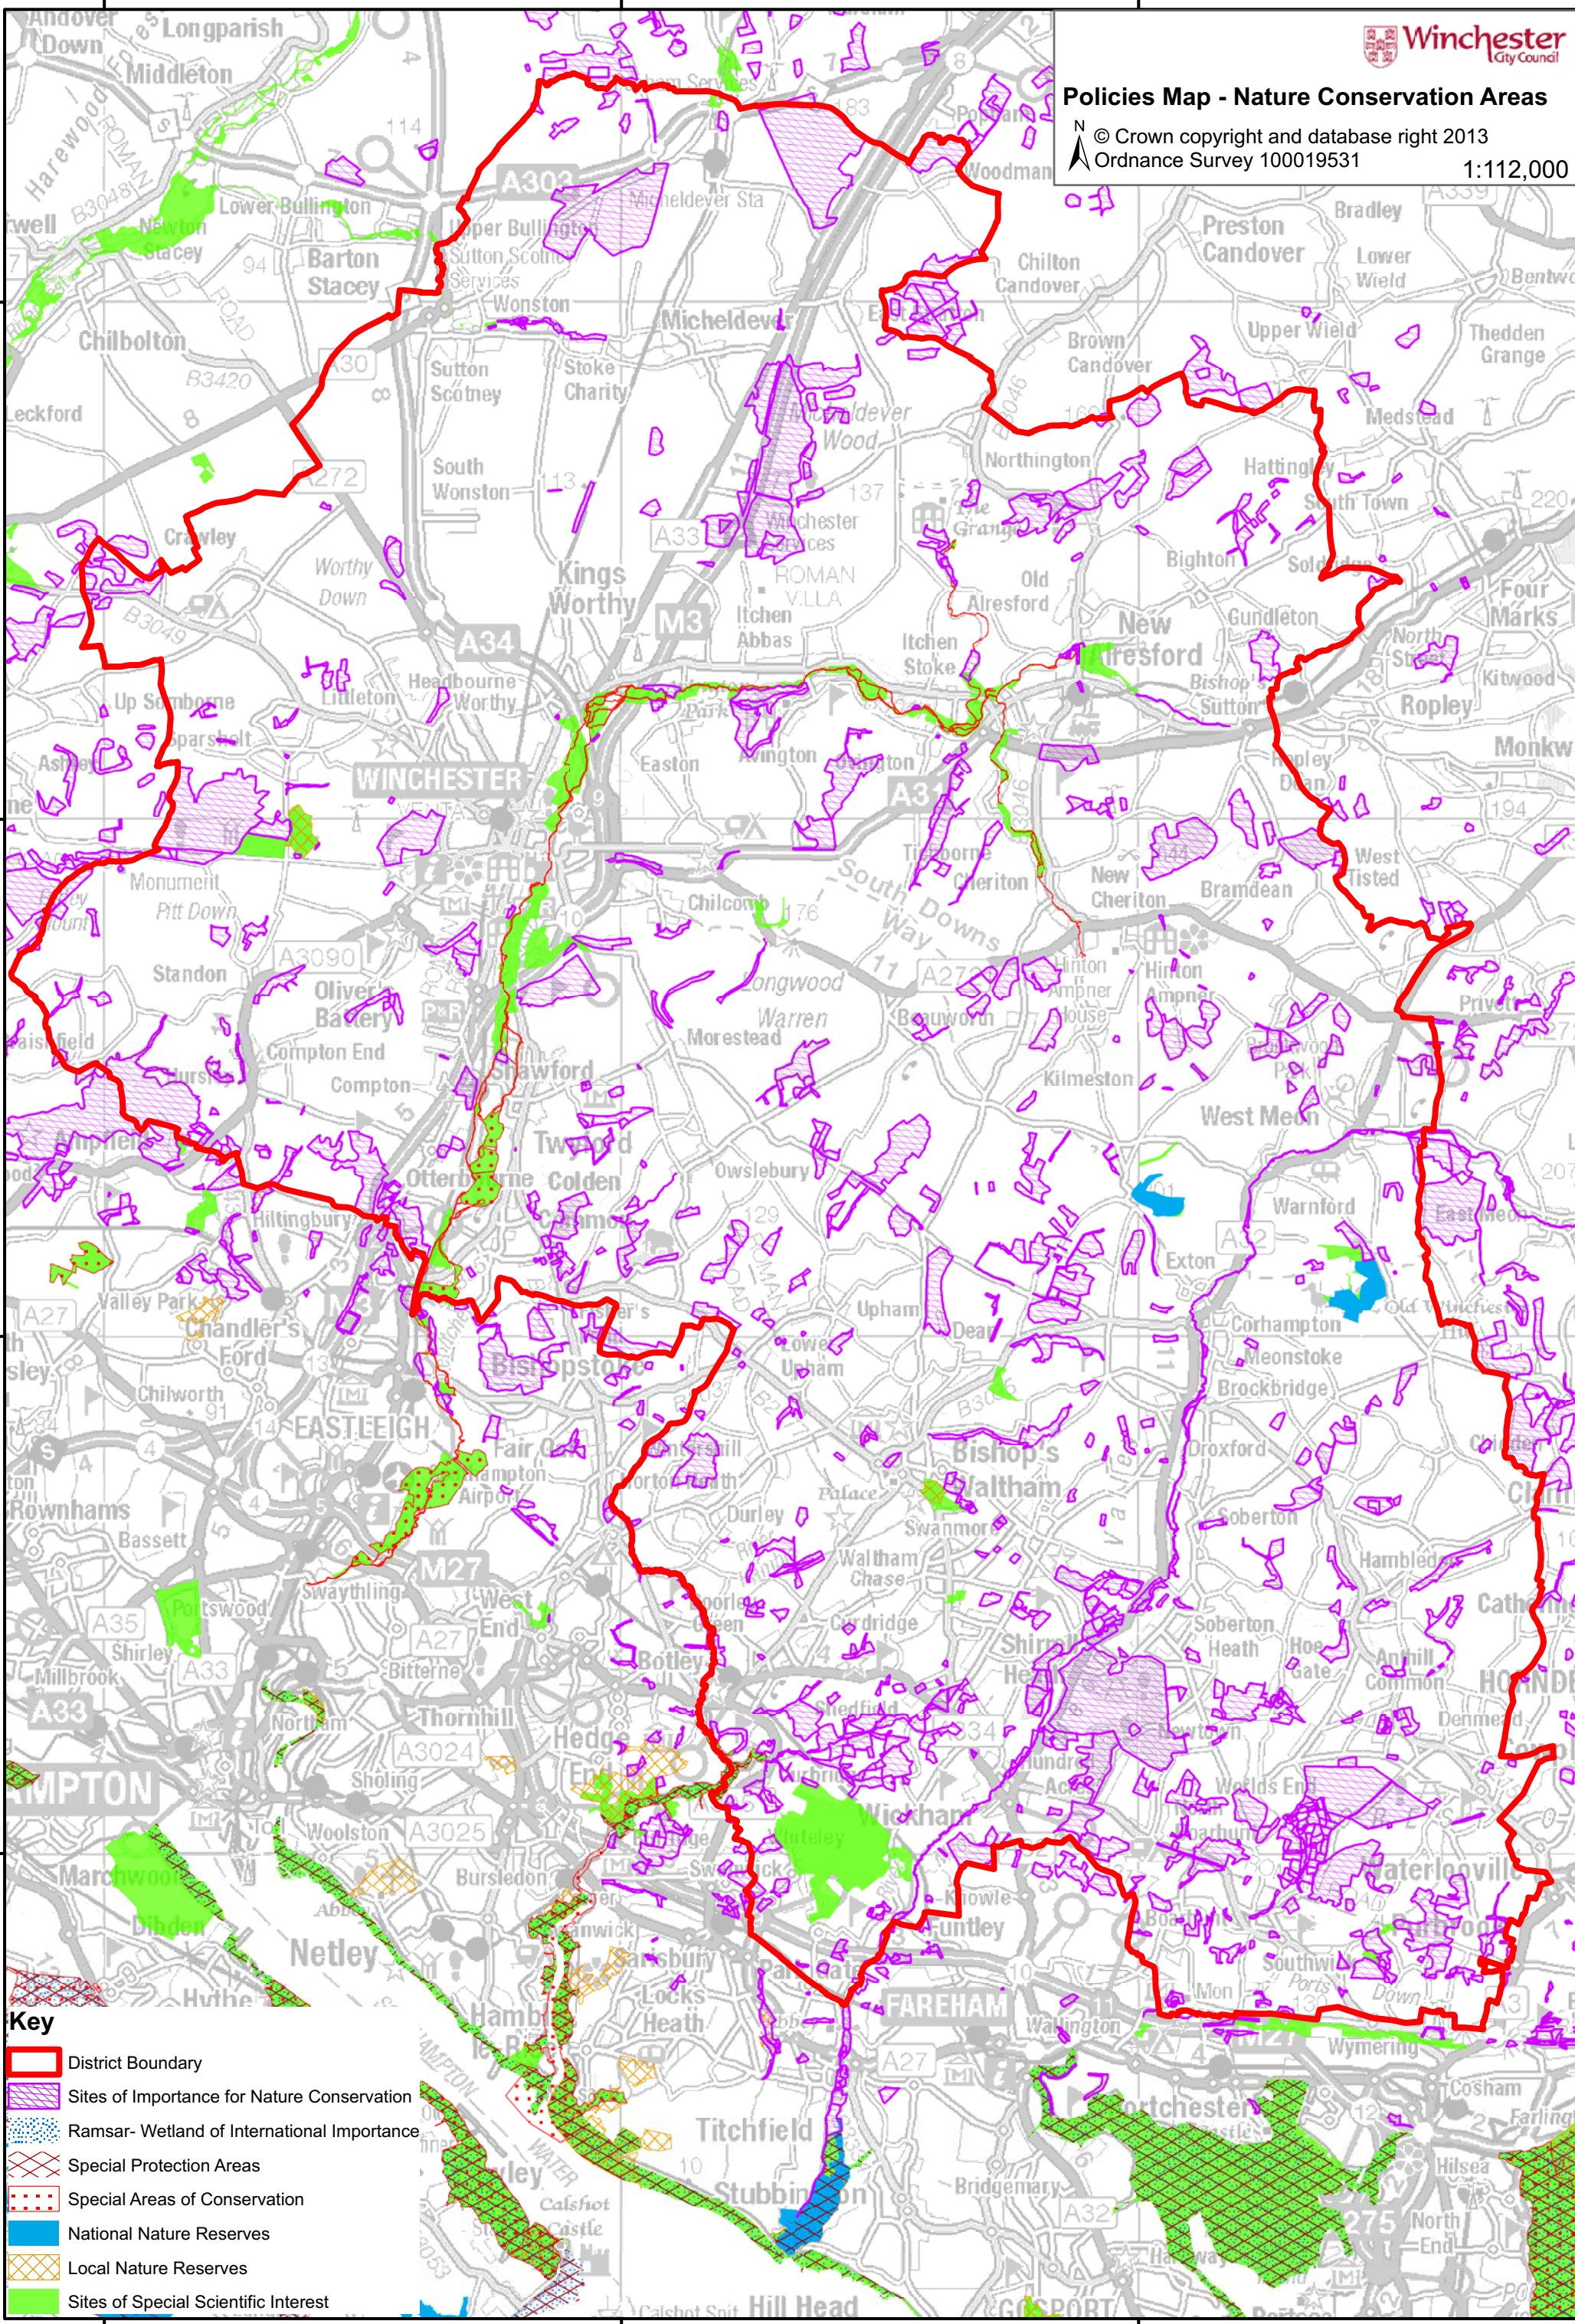

440000

450000

460000

Policies Map - Nature Conservation Areas

© Crown copyright and database right 2013
Ordnance Survey 100019531

1:112,000

140000

140000

130000

130000

120000

120000

110000

110000

440000

450000

460000

Key

- District Boundary
- Sites of Importance for Nature Conservation
- Ramsar- Wetland of International Importance
- Special Protection Areas
- Special Areas of Conservation
- National Nature Reserves
- Local Nature Reserves
- Sites of Special Scientific Interest