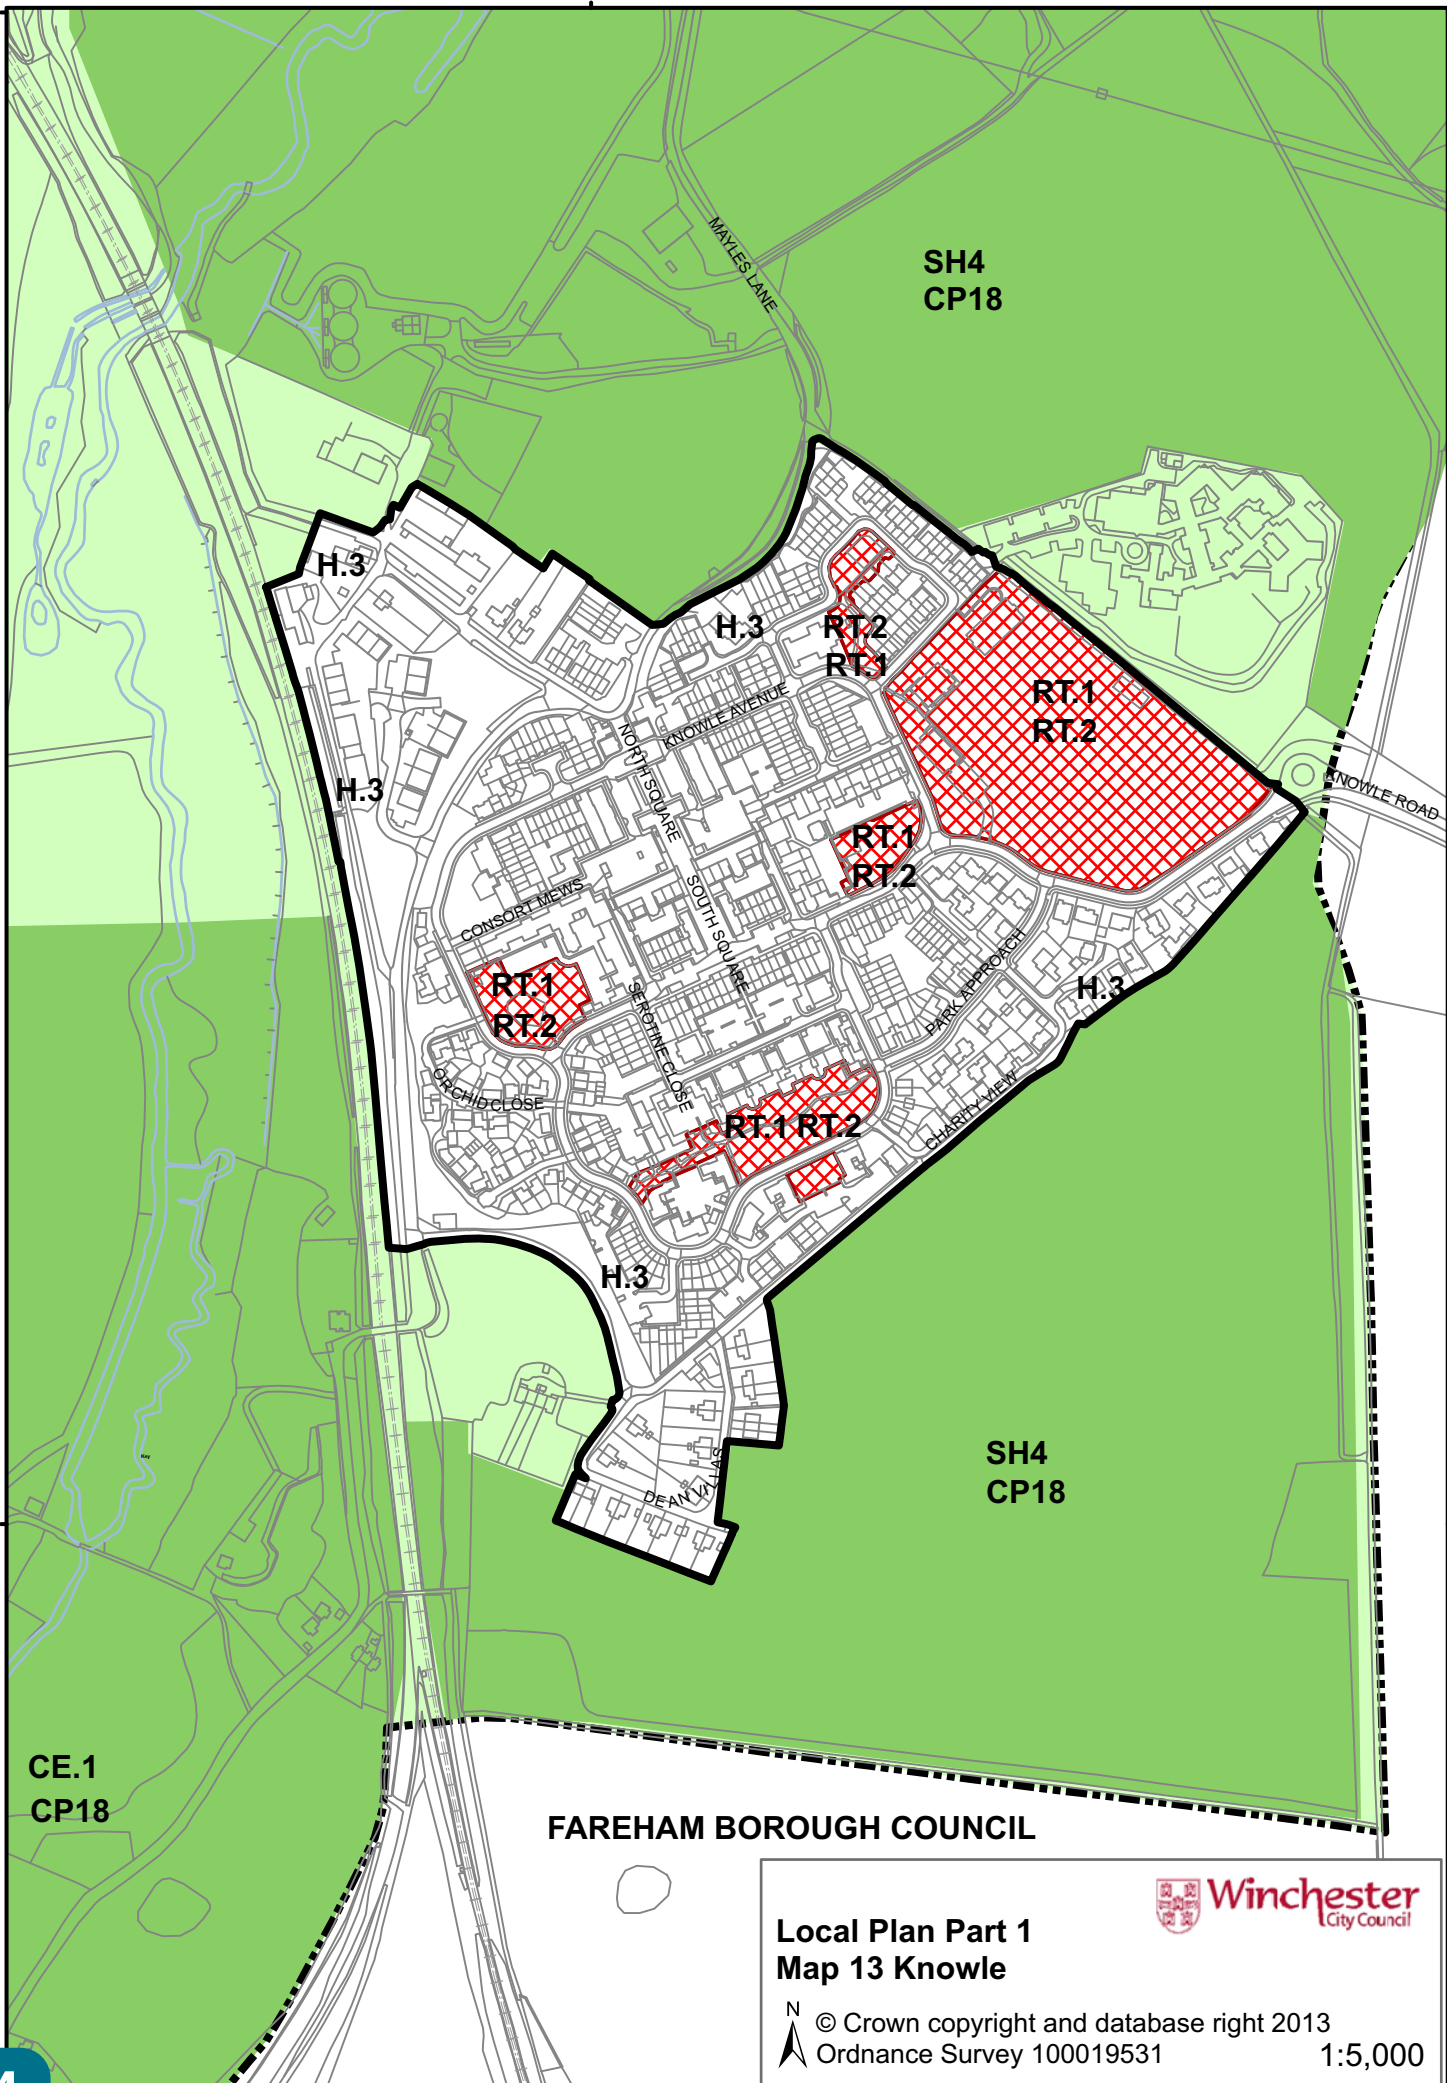

110⁰⁰⁰

456⁰⁰⁰

110⁰⁰⁰

109⁰⁰⁰

109⁰⁰⁰

456⁰⁰⁰

FAREHAM BOROUGH COUNCIL

**Local Plan Part 1
Map 13 Knowle**

© Crown copyright and database right 2013
Ordnance Survey 100019531 1:5,000