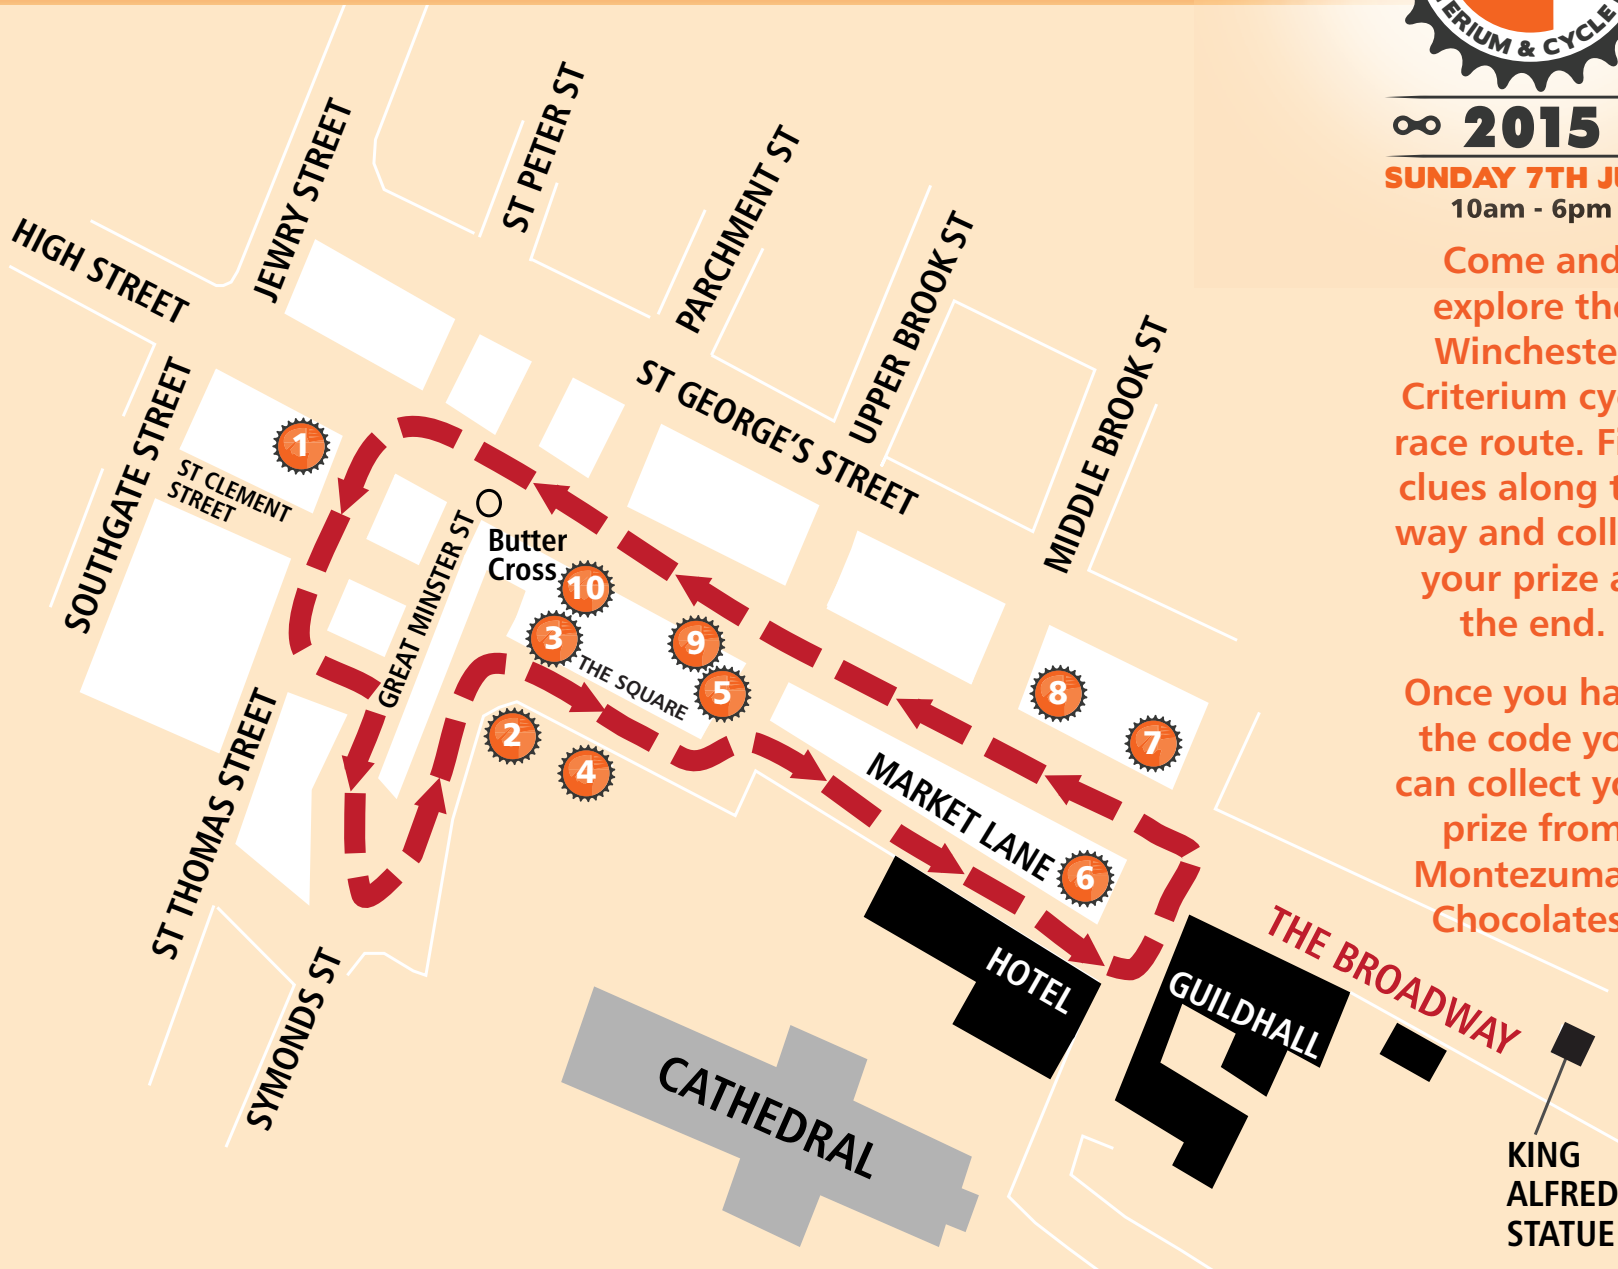

The Winchester Criterium Trail takes place from Friday 1st May to Saturday 6th June 2015.

∞ **2015** ∞

SUNDAY 7TH JUNE

10am - 6pm

Come and explore the Winchester Criterium cycle race route. Find clues along the way and collect your prize at the end.

Once you have the code you can collect your prize from Montezuma's Chocolates.

Stunt Cycle Display

Pedal Powered Scalextric!

Mountain BikeTrack

Bike Try out