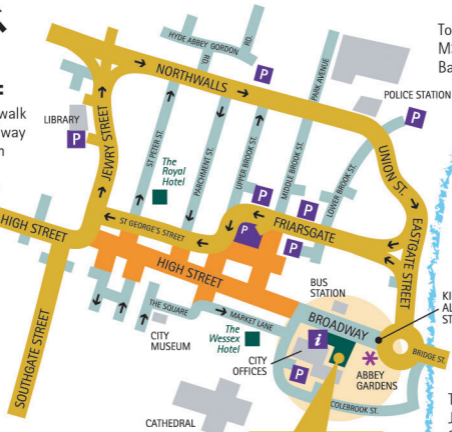

To A34 Newbury

To A33 and
M3 Junction 9
Basingstoke

Short walk
to Railway
Station

KING ALFRED'S
STATUE

To M3
Junction 10
Southampton

To A3090 Romsey

**WINCHESTER
GUILDHALL**